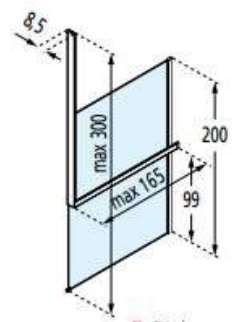

## “FRAME KIT” EXTERNAL BAR CEILING VERSION WITH TOWEL HOLDER

Code	Installation		Select the finishing			
	Right	Left	U	B	H	K
	D-	S-	Matt White	Silver	Matt Black	Chrome
<b>R80KUFRESOF</b>						

S Left

D Right

Construction of the code

Code + Right/Left + Profile = Final product code