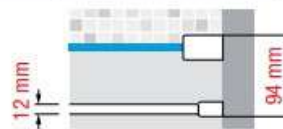

## “FRAME KIT” EXTERNAL BAR CEILING VERSION WITH TOWEL HOLDER

Code	Installation		Select the finishing			
	Right	Left	U	B	H	K
	D-	S-	Matt White	Silver	Matt Black	Chrome
<b>R80KUFRESOF</b>						

S Left

D Right

Construction of the code

Code + Right/Left + Profile = Final product code