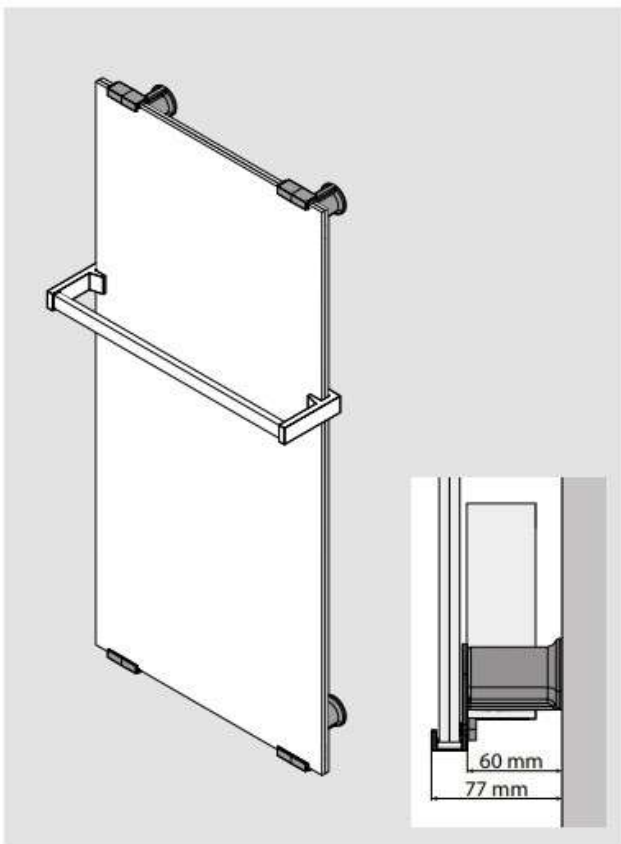

WALL INSTALLATION

OPTIONAL

Description	Code	Price
Black	R06SOL1-H	
White	R06SOL1-A	

Fastening 4 pieces

EASY INSTALLATION

Dimensions (mm)	H1	B1
400x1000	921	300
500x1000	921	400
600x1050	971	500
600x1250	1171	500
600x1500	1421	500