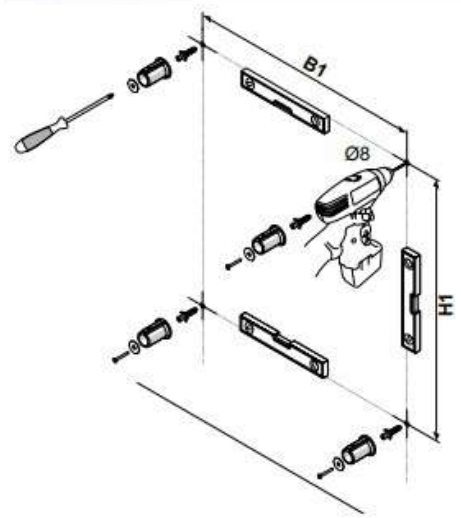

WALL INSTALLATION

OPTIONAL

Description	Code	Price
Black	R06SOL1-H	
White	R06SOL1-A	

Fastening 4 pieces

EASY INSTALLATION

Dimensions (mm)	H1	B1
400x1000	921	300
500x1000	921	400
600x1050	971	500
600x1250	1171	500
600x1500	1421	500