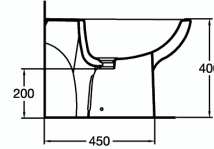

Ideal Standard

Bidets

Plan

Article-No.: **G061301**

Floor standing bidet

Plan floor standing bidet without douche.

Colour: 01 - White

More product details:

Tap Holes: 1
Net Weight (kg): 25.23
Material: Vitreous china