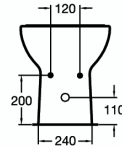

Bidets

Plan

Article-No.: **G061301**

Floor standing bidet

Plan floor standing bidet without douche.

Colour: 01 - White

More product details:

Tap Holes: 1
Net Weight (kg): 25.23
Material: Vitreous china