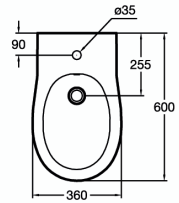

Ideal Standard

Bidets

Plan

Article-No.: **G061301**

Floor standing bidet

Plan floor standing bidet without douche.

Colour: 01 - White

More product details:

Tap Holes: 1
Net Weight (kg): 25.23
Material: Vitreous china