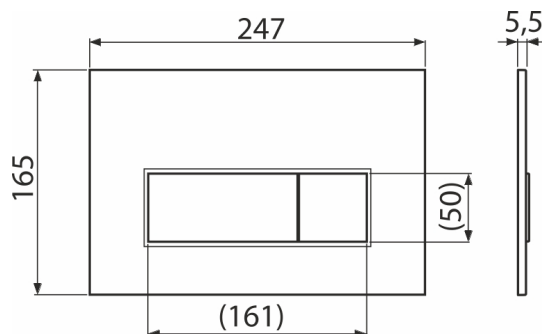

M57-RG-M

Flush plate for pre-wall installation systems, RED GOLD-matt

Application

For pre-wall installation systems and concealed WC cisterns

Features

- Double-acting mechanical flushing
- Compatible for all pre-wall installation systems and cisterns for building into solid walls Alca
- Material: plastic
- Surface finish: RED GOLD-matt
- The flush plate thanks to its profile stands out only 5.5 mm above the tiles

Scope of supply

- Template for correct flush plate setup
- Flushing mechanism screws 2 pcs
- Flush plate
- Fixing frame of the flush plate
- Threaded frame clamp 2 pcs

Order number, Logistic information

Code	EAN	Weight (piece | packing | palett)	Dimensions (piece | packing)	Quantity (packing | palett)
M57-RG-M	8595580580957	0,33 | 8,19 | 229,4 kg	250x170x36 | 595x395x245 mm	25 | 700 pcs

Warranty

2/2 years *

Technical specifications

- Operating force < 20 N