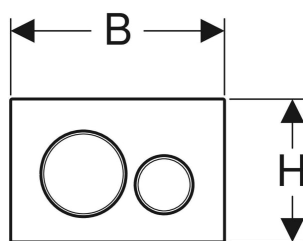

Geberit Sigma20 actuator plate for dual flush, round

Example image

APPLICATION PURPOSES

- For flush actuation with Sigma concealed cisterns

CHARACTERISTICS

- Front actuation
- Sound-absorbing actuator rods, tool-free fast adjustment

TECHNICAL DATA

Actuation force max. 20 N

SCOPE OF DELIVERY

- Mounting frame
- 2 distance bolts
- 2 actuator rods

ACCESSORIES

- Geberit DuoFresh module with automatic actuation, for Sigma concealed cistern 12 cm

Art. no.	Colour / surface	Product material	B cm	H cm	T cm
115.882.01.1	Plate and buttons: white matt coated, easy-to-clean coated Design rings: white	Plastic	24.6	16.4	1.2
115.882.11.1	Plate and buttons: white Design rings: matt white	Plastic	24.6	16.4	1.2