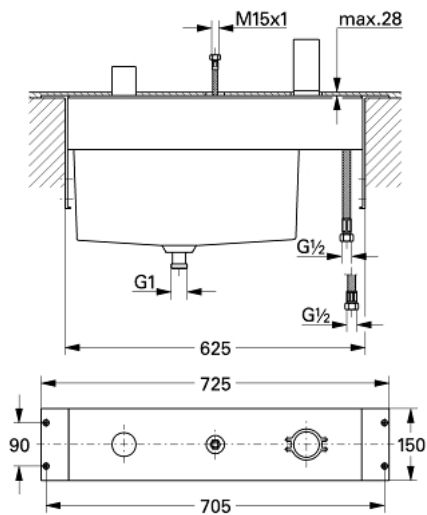

33 339 000 THREE-HOLE SINGLE-LEVER BATH COMBINATION

PRODUCT DESCRIPTION

- Colour: chrome
- baseframe for installation under tiled surround
- without finishing trim set
- consisting of:
 - mounting plate and base frame
- GROHE SilkMove 46 mm cartridge and spout fixing pre-assembled
- flexible connection hoses
- connection for shower hose
- drainage box with integrated outlet for splash water
- this part should be easy to access.
- protected against backflow

33 339 000 THREE-HOLE SINGLE-LEVER BATH COMBINATION

SPARE PARTS, April 2007 – now

- 1: Cartridge (Spare part-nr. 46048000)
- 2: Non-return valve (Spare part-nr. 08565000)
- 3: Connecting hose (Spare part-nr. 07300000)
- 4: Connection hose, 300 mm (Spare part-nr. 07772000)
- 5: Connecting hose (Spare part-nr. 07467000)
- 6: Supporting legs (Spare part-nr. 45388000)*