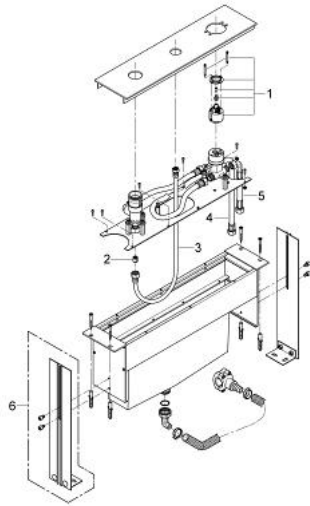

33 339 000 THREE-HOLE SINGLE-LEVER BATH COMBINATION

PRODUCT DESCRIPTION

- Colour: chrome
- baseframe for installation under tiled surround
- without finishing trim set
- consisting of:
 - mounting plate and base frame
- GROHE SilkMove 46 mm cartridge and spout fixing pre-assembled
- flexible connection hoses
- connection for shower hose
- drainage box with integrated outlet for splash water
- this part should be easy to access.
- protected against backflow

33 339 000 THREE-HOLE SINGLE-LEVER BATH COMBINATION

SPARE PARTS, April 2007 – now

- 1: Cartridge (Spare part-nr. 46048000)
- 2: Non-return valve (Spare part-nr. 08565000)
- 3: Connecting hose (Spare part-nr. 07300000)
- 4: Connection hose, 300 mm (Spare part-nr. 07772000)
- 5: Connecting hose (Spare part-nr. 07467000)
- 6: Supporting legs (Spare part-nr. 45388000)*