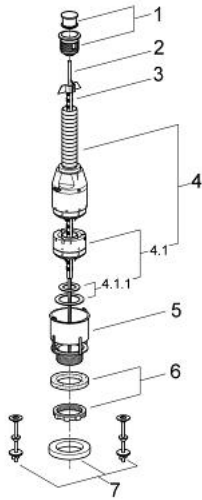

## 37 085 PI0 SERVO DISCHARGE VALVE

### PRODUCT DESCRIPTION

- Colour: matt chrome/chrome
- interruptible flush cycle
- with short discharge valve housing
- decide for maintenance opening and complete before installation
- escutcheon
- push button for lid hole  $\varnothing$  40 mm
- fixing material
- GROHE Long-Life finish

### SPARE PARTS, October 2008 – now

- 1: Push button and escutcheon (Spare part-nr. 37115PI0)
- 2: Push bar 350 mm (Spare part-nr. 43535000)
- 3: Pop-up rod (Spare part-nr. 43540000)
- 4: Servo discharge valve (Spare part-nr. 43486000)
- 4.1: Outlet piston (Spare part-nr. 43544000)
- 4.1.1: Seal (Spare part-nr. 43808000)
- 5: Seat (Spare part-nr. 43533000)
- 6: Seal (Spare part-nr. 43745000)
- 7: Fixation (Spare part-nr. 43741000)