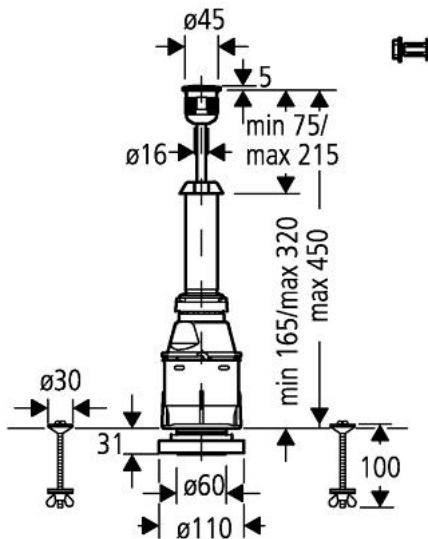

## 37 085 PI0 SERVO DISCHARGE VALVE

### PRODUCT DESCRIPTION

- Colour: matt chrome/chrome
- interruptible flush cycle
- with short discharge valve housing
- decide for maintenance opening and complete before installation
- escutcheon
- push button for lid hole  $\varnothing$  40 mm
- fixing material
- GROHE Long-Life finish

### SPARE PARTS, October 2008 – now

- 1: Push button and escutcheon (Spare part-nr. 37115PI0)
- 2: Push bar 350 mm (Spare part-nr. 43535000)
- 3: Pop-up rod (Spare part-nr. 43540000)
- 4: Servo discharge valve (Spare part-nr. 43486000)
- 4.1: Outlet piston (Spare part-nr. 43544000)
- 4.1.1: Seal (Spare part-nr. 43808000)
- 5: Seat (Spare part-nr. 43533000)
- 6: Seal (Spare part-nr. 43745000)
- 7: Fixation (Spare part-nr. 43741000)