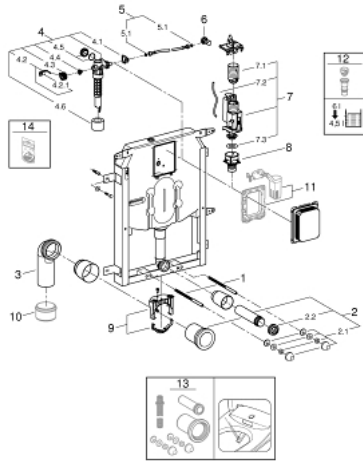

38 729 000 UNISET ELEMENT FOR WC WITH FLUSHING CISTERN 80 MM

SPARE PARTS, October 2017 – now

- 1: Threaded bolt (Spare part-nr. 4276400M)
- 2: WC inlet and outlet connecting set (Spare part-nr. 37311K00)
- 2.1: Basin fastening (Spare part-nr. 43511SH0)
- 2.2: Connector (Spare part-nr. 37119000)
- 3: Outlet bend 80 mm/80 mm (Spare part-nr. 42280000)
- 4: Filling valve (Spare part-nr. 43991000)
- 4.1: Valve support (Spare part-nr. 43995000)
- 4.2: Lever (Spare part-nr. 43734000)
- 4.2.1: Sealing washer (Spare part-nr. 4377000M)
- 4.3: Valve head (Spare part-nr. 43536000)
- 4.4: Membrane (Spare part-nr. 4375800M)
- 4.5: Screw cap (Spare part-nr. 43735000)
- 4.6: Valve FLOAT, 5 pcs.. (Spare part-nr. 4379100M)
- 5: Connecting hose (Spare part-nr. 42233000)
- 5.1: O-Ring (Spare part-nr. 0319100M)
- 6: Service valve pack 10 (Spare part-nr. 42343000)
- 7: Dual Flush discharge valve AV1 (Spare part-nr. 42320000)
- 7.1: Extension for overflow pipe (Spare part-nr. 42313000)
- 7.2: Pneumatic hose (Spare part-nr. 42319000)
- 7.3: Sealing washer (Spare part-nr. 42310000)
- 8: Valve seat for GD2 (Spare part-nr. 42315000)
- 9: Support for outlet bend (Spare part-nr. 42243000)
- 10: 4" outlet adaptor for Rapid SL (Spare part-nr. 42242000)*
- 11: Dual flush valve set (Spare part-nr. 38796000)*
- 12: 4.5 l adapter for GD2 (Spare part-nr. 42333000)*
- 13: Retrofit kit for shower toilets Sensia Arena and IGS (Spare part-nr. 40899000)*
- 14: Set of seals (Spare part-nr. 43722000)*

* Optional accessories