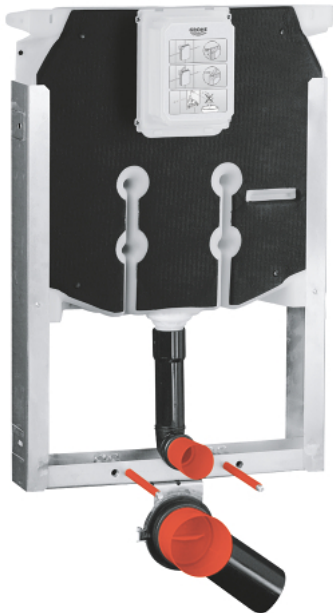

38 729 000 UNISET ELEMENT FOR WC WITH FLUSHING CISTERN 80 MM

PRODUCT DESCRIPTION

- pneumatic discharge valve offering 2 modes of operation: dual flush or single flush
- PE outlet bend Ø 80 mm
- inlet and outlet connecting set
- steel frame, hot galvanized, with 4 fixing brackets
- 2 WC fixing bolts
- distance of fixing bolts 180/230 mm
- fixing device for ceramic
- water supply connection from top
- low noise (group I acc. to German Noise Specification)
- with plaster base coating made of vinyl fleece
- with isolation valve ½"
- with push fit flexible hose union
- Inspection shaft incl. protection during construction phase, for vertical flush plates only
- for mounting of small flush plates please order revision shaft 40 949 000 (sold separately)