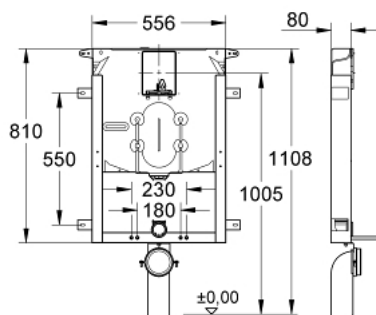

38 729 000 UNISET ELEMENT FOR WC WITH FLUSHING CISTERN 80 MM

PRODUCT DESCRIPTION

- pneumatic discharge valve offering 2 modes of operation: dual flush or single flush
- PE outlet bend Ø 80 mm
- inlet and outlet connecting set
- steel frame, hot galvanized, with 4 fixing brackets
- 2 WC fixing bolts
- distance of fixing bolts 180/230 mm
- fixing device for ceramic
- water supply connection from top
- low noise (group I acc. to German Noise Specification)
- with plaster base coating made of vinyl fleece
- with isolation valve ½"
- with push fit flexible hose union
- Inspection shaft incl. protection during construction phase, for vertical flush plates only
- for mounting of small flush plates please order revision shaft 40 949 000 (sold separately)