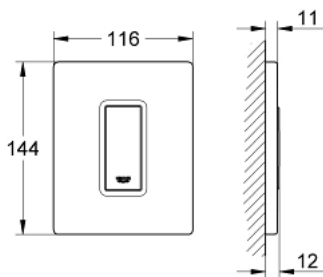

38 784 000 SKATE COSMOPOLITAN ACTUATION PLATE

PRODUCT DESCRIPTION

- Colour: chrome
- manual activation for urinal
- set for final installation
- for Rapido U or Rapido UMB
- 116 x 144 mm
- mechanical functional cartridge
- flow pressure min 0.5 bar
- operating pressure max 6 bar
- 1.0 - 6.0 adjustable
- GROHE Long-Life finish

38 784 000 SKATE COSMOPOLITAN ACTUATION PLATE

SPARE PARTS, March 2012 – now

- 1: Top plate with push button (Spare part-nr. 42377000)
- 2: Screw (Spare part-nr. 6636200M)
- 3: Mounting frame (Spare part-nr. 66845000)
- 4: Cartridge (Spare part-nr. 42354000)
- 4.1: Seal kit (Spare part-nr. 4271500M)
- 4.2: Rings (Spare part-nr. 4282000M)