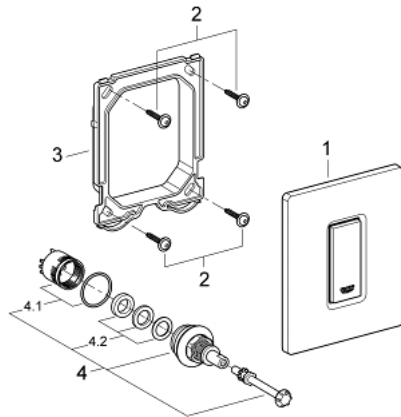

38 784 000 SKATE COSMOPOLITAN ACTUATION PLATE

PRODUCT DESCRIPTION

- Colour: chrome
- manual activation for urinal
- set for final installation
- for Rapido U or Rapido UMB
- 116 x 144 mm
- mechanical functional cartridge
- flow pressure min 0.5 bar
- operating pressure max 6 bar
- 1.0 - 6.0 adjustable
- GROHE Long-Life finish

38 784 000 SKATE COSMOPOLITAN ACTUATION PLATE

SPARE PARTS, March 2012 – now

- 1: Top plate with push button (Spare part-nr. 42377000)
- 2: Screw (Spare part-nr. 6636200M)
- 3: Mounting frame (Spare part-nr. 66845000)
- 4: Cartridge (Spare part-nr. 42354000)
- 4.1: Seal kit (Spare part-nr. 4271500M)
- 4.2: Rings (Spare part-nr. 4282000M)