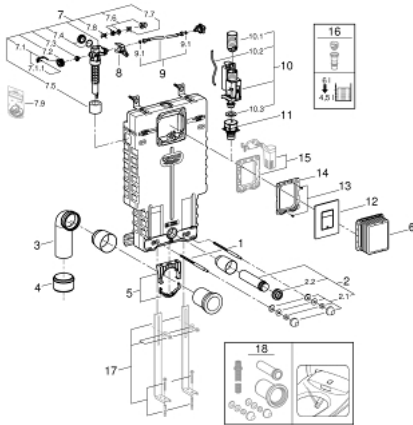

38 825 000 UNISSET 2-IN-1 SET FOR WC

PRODUCT DESCRIPTION

- Colour: chrome
- with flushing cistern GD 2
- Uniset element for WC (38 643 001)
- Skate Cosmopolitan flush plate, chrome (38 732 000)

38 825 000 UNISSET 2-IN-1 SET FOR WC

SPARE PARTS, October 2017 – now

- 1: Threaded bolt (Spare part-nr. 4276400M)
 - 2: WC inlet and outlet connecting set (Spare part-nr. 37311K00)
 - 2.1: Basin fastening (Spare part-nr. 43511SH0)
 - 2.2: Connector (Spare part-nr. 37119000)
 - 3: PP-outlet bend Ø 90 mm (Spare part-nr. 42327000)
 - 4: 4" Outlet Adaptor for Rapid SL (Spare part-nr. 42242000)
 - 5: Support for outlet bend (Spare part-nr. 42243000)
 - 6: Revision shaft

(Spare part-nr. 66783000)
 - 7: Filling valve (Spare part-nr. 37095000)
 - 7.1: Lever (Spare part-nr. 43734000)
 - 7.1.1: Seal (Spare part-nr. 4377000M)
 - 7.2: Valve head (Spare part-nr. 43536000)
 - 7.3: Membrane (Spare part-nr. 4375800M)
 - 7.4: Screw cap (Spare part-nr. 43735000)
 - 7.5: Valve FLOAT, 5 pcs.. (Spare part-nr. 4379100M)
 - 7.6: Set of seals (Spare part-nr. 43722000)*
 - 8: Support device (Spare part-nr. 42246000)
 - 9: Tube (Spare part-nr. 42233000)
 - 9.1: Sealing washer (Spare part-nr. 0319100M)
 - 10: Dual Flush discharge valve AV1 (Spare part-nr. 42320000)
 - 10.1: Extension for overflow pipe (Spare part-nr. 42313000)
 - 10.2: Pneumatic hose (Spare part-nr. 42319000)
 - 10.3: Seal (Spare part-nr. 42310000)
 - 11: Valve seat for GD2 (Spare part-nr. 42315000)
 - 12: Top plate with push button (Spare part-nr. 42371000)
 - 13: Screw (Spare part-nr. 6636200M)
 - 14: Mounting frame (Spare part-nr. 43207000)
 - 15: Adaptor (Spare part-nr. 38796000)*
 - 16: 4.5 l adapter for GD2 (Spare part-nr. 42333000)*
 - 17: Support feet (Spare part-nr. 37304000)*
 - 18: Retrofit kit for shower toilets Sensia Arena and IGS (Spare part-nr. 4089900)*
- * Optional accessories