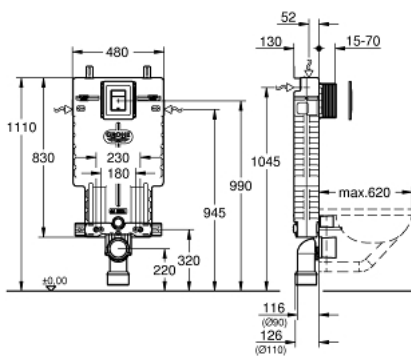

38 825 000 UNISSET 2-IN-1 SET FOR WC

PRODUCT DESCRIPTION

- Colour: chrome
- with flushing cistern GD 2
- Uniset element for WC (38 643 001)
- Skate Cosmopolitan flush plate, chrome (38 732 000)

38 825 000 UNISSET 2-IN-1 SET FOR WC

SPARE PARTS, October 2017 – now

- 1: Threaded bolt (Spare part-nr. 4276400M)
 - 2: WC inlet and outlet connecting set (Spare part-nr. 37311K00)
 - 2.1: Basin fastening (Spare part-nr. 43511SH0)
 - 2.2: Connector (Spare part-nr. 37119000)
 - 3: PP-outlet bend Ø 90 mm (Spare part-nr. 42327000)
 - 4: 4" Outlet Adaptor for Rapid SL (Spare part-nr. 42242000)
 - 5: Support for outlet bend (Spare part-nr. 42243000)
 - 6: Revision shaft

(Spare part-nr. 66783000)
 - 7: Filling valve (Spare part-nr. 37095000)
 - 7.1: Lever (Spare part-nr. 43734000)
 - 7.1.1: Seal (Spare part-nr. 4377000M)
 - 7.2: Valve head (Spare part-nr. 43536000)
 - 7.3: Membrane (Spare part-nr. 4375800M)
 - 7.4: Screw cap (Spare part-nr. 43735000)
 - 7.5: Valve FLOAT, 5 pcs.. (Spare part-nr. 4379100M)
 - 7.6: Set of seals (Spare part-nr. 43722000)*
 - 8: Support device (Spare part-nr. 42246000)
 - 9: Tube (Spare part-nr. 42233000)
 - 9.1: Sealing washer (Spare part-nr. 0319100M)
 - 10: Dual Flush discharge valve AV1 (Spare part-nr. 42320000)
 - 10.1: Extension for overflow pipe (Spare part-nr. 42313000)
 - 10.2: Pneumatic hose (Spare part-nr. 42319000)
 - 10.3: Seal (Spare part-nr. 42310000)
 - 11: Valve seat for GD2 (Spare part-nr. 42315000)
 - 12: Top plate with push button (Spare part-nr. 42371000)
 - 13: Screw (Spare part-nr. 6636200M)
 - 14: Mounting frame (Spare part-nr. 43207000)
 - 15: Adaptor (Spare part-nr. 38796000)*
 - 16: 4.5 l adapter for GD2 (Spare part-nr. 42333000)*
 - 17: Support feet (Spare part-nr. 37304000)*
 - 18: Retrofit kit for shower toilets Sensia Arena and IGS (Spare part-nr. 4089900)*
- * Optional accessories