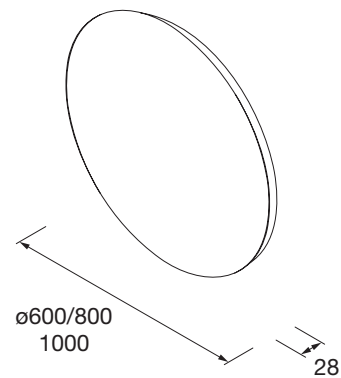

MOON - Mirrors with LED light

IP44 IP44

W Low consumption. Led Samsung.

CE Standard CE

3 3 years guarantee

Backlit mirror

Technical information

	600	800	1000
Kelvin	4000 (neutral light)		
Lúmenes	520		
Wattios	4,4		
Anticorrosion	No		
Energy efficiency	F		
Glass thickness	4		
CRI	>80		
Useful life	5000 h		

Dimensions

Packaging dimensions and weight

	800	1000	1200
Lenght (mm)	885	1065	1285
Depth (mm)	665		
Height (mm)	75		
Net weight (kg)	6	7,2	8,6
Gross weight (kg)	7	8,3	10