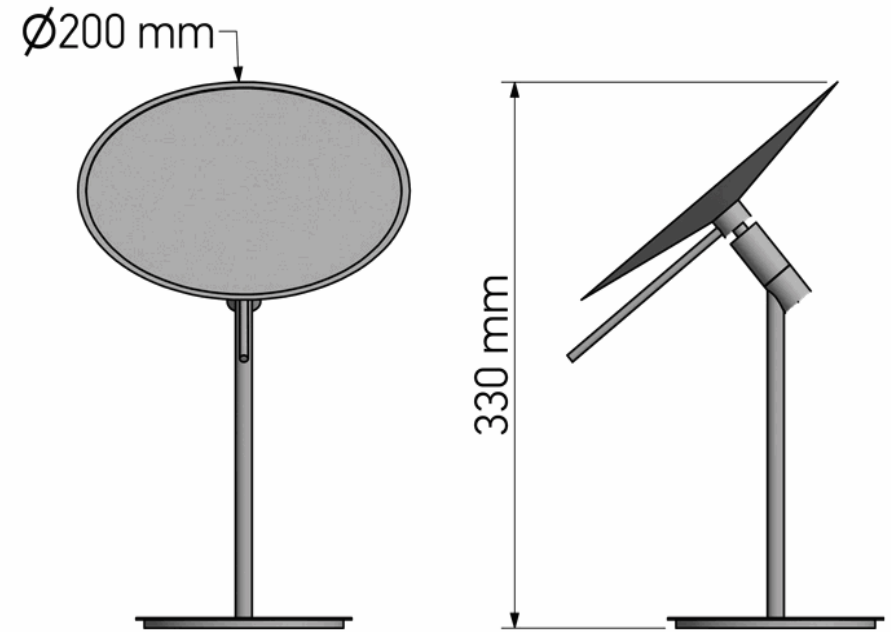

Technical Sheet

Finishing : Chrome
Metal : Brass

KATSIERIS BROS S.A.

Industry Bathroom accessories, Design & Manufacturing, Koropi Industrial Region, Loc: Poka 194 00, Koropi P.O. 27. Athens-Greece T:+30 210 6627 500, F:+30 210 6626 830
info@sanco.gr, www.sanco.gr

Environmental Management System
EAOT EN ISO 14001:2004
Cert. No 144/Γ/2010