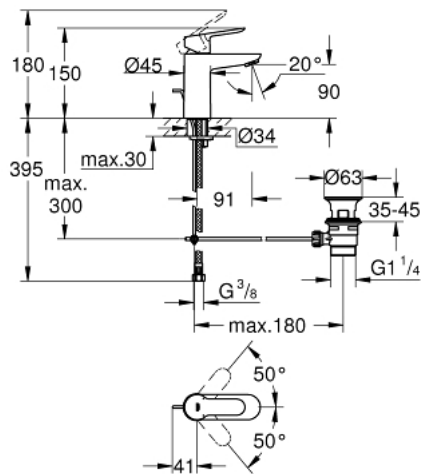

23 328 000 **BAUEDGE SINGLE-LEVER BASIN MIXER 1/2"**  
**S-SIZE**

**PRODUCT DESCRIPTION**

- Colour: chrome
- single hole installation
- metal lever
- GROHE Long-Life 28 mm ceramic cartridge
- GROHE Long-Life finish
- GROHE Water Saving - Less water, perfect flow
- maximum flow rate (at 3 bar): 5 l/min
- rapid installation system
- plastic pop-up waste set 1 1/4"
- flexible connection hoses

23 328 000 **BAUEDGE SINGLE-LEVER BASIN MIXER 1/2"**  
**S-SIZE**

**SPARE PARTS**, September 2012 – now

- 1: Lever (Spare part-nr. 46697000)
- 2: Cartridge (Spare part-nr. 46580000)
- 3: Pop-up rod (Spare part-nr. 46739000)
- 4: Mousseur (Spare part-nr. 48159000)
- 5: Shank mounting kit (Spare part-nr. 46249000)
- 6: Waste set 1 1/4" (Spare part-nr. 28910000)
- 6.1: Plug (Spare part-nr. 07182000)
- 6.2: Eccentric rod (Spare part-nr. 07052000)
- 7: Mounting wrench (Spare part-nr. 19017000)\*
- 8: Eccentric rod (Spare part-nr. 07341000)\*