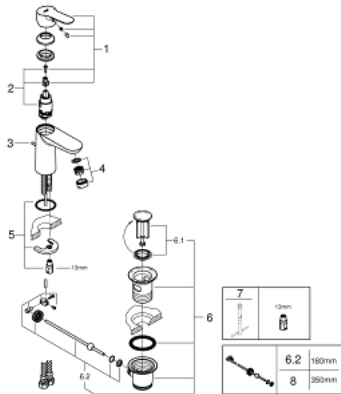

23 328 000 **BAUEDGE SINGLE-LEVER BASIN MIXER 1/2"**  
**S-SIZE**

**PRODUCT DESCRIPTION**

- Colour: chrome
- single hole installation
- metal lever
- GROHE Long-Life 28 mm ceramic cartridge
- GROHE Long-Life finish
- GROHE Water Saving - Less water, perfect flow
- maximum flow rate (at 3 bar): 5 l/min
- rapid installation system
- plastic pop-up waste set 1 1/4"
- flexible connection hoses

23 328 000 **BAUEDGE SINGLE-LEVER BASIN MIXER 1/2"**  
**S-SIZE**

**SPARE PARTS**, September 2012 – now

- 1: Lever (Spare part-nr. 46697000)
- 2: Cartridge (Spare part-nr. 46580000)
- 3: Pop-up rod (Spare part-nr. 46739000)
- 4: Mousseur (Spare part-nr. 48159000)
- 5: Shank mounting kit (Spare part-nr. 46249000)
- 6: Waste set 1 1/4" (Spare part-nr. 28910000)
- 6.1: Plug (Spare part-nr. 07182000)
- 6.2: Eccentric rod (Spare part-nr. 07052000)
- 7: Mounting wrench (Spare part-nr. 19017000)\*
- 8: Eccentric rod (Spare part-nr. 07341000)\*