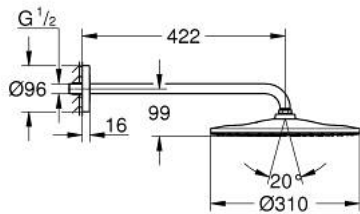

## 26 558 000 RAINSHOWER MONO 310 HEAD SHOWER SET 422 MM, 1 SPRAY

### PRODUCT DESCRIPTION

- Colour: chrome
- consisting of:
  - head shower Rainshower 310, spray plate chrome (26 562)
  - 1 spray pattern:
    - GROHE PureRain
    - maximum flow rate (at 3 bar): 7.5 l/min
    - Rainshower shower arm 422 mm (26 146)
    - GROHE Water Saving - Less water, perfect flow
    - GROHE DreamSpray perfect spray pattern
    - GROHE Long-Life finish
    - SpeedClean anti-limescale system
    - Inner WaterGuide for a longer life
    - suitable for instantaneous heater

26 558 000 **RAINSHOWER MONO 310 HEAD SHOWER SET 422 MM, 1 SPRAY**

**SPARE PARTS**, January 2018 – now

1: Fibre seal Ø 18,5 x Ø 12 x 2 (Spare part-nr. 0138900M)

2: Dirt strainer (Spare part-nr. 48007000)