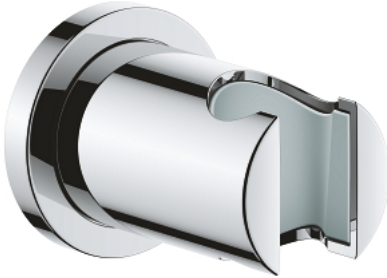

27 074 000 RAINSHOWER WALL HAND SHOWER HOLDER

PRODUCT DESCRIPTION

- Colour: chrome
- not adjustable
- with round escutcheon
- GROHE Long-Life finish