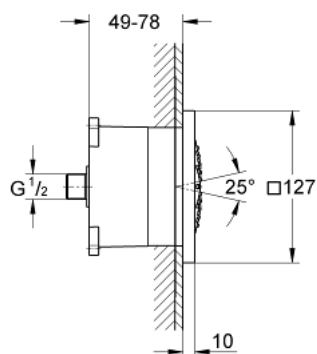

27 251 000 **RAINSHOWER F-SERIES 5" SIDE SHOWER 1 SPRAY**

PRODUCT DESCRIPTION

- Colour: chrome
- Normal spray
- including concealed body
- 127 x 127 mm
- flow straightener with ball joint ($\pm 12.5^\circ$ rotatable)
- connection thread $1/2"$
- GROHE DreamSpray perfect spray pattern
- GROHE Long-Life finish
- GROHE FlowBalance flow regulating screw
- SpeedClean anti-limescale system
- suitable for instantaneous heater

27 251 000 **RAINSHOWER F-SERIES 5" SIDE SHOWER 1 SPRAY**

SPARE PARTS, April 2008 – now

1: Dirt strainer (Spare part-nr. 48007000)

2: Connection nipple (Spare part-nr. 48065000)