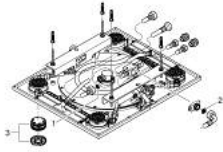

27 939 001 RAINSHOWER F-SERIES 15" CEILING SHOWER 3 SPRAYS

PRODUCT DESCRIPTION

- Colour: chrome
- Rain, Bokoma Spray, Waterfall and combinations
- 381 mm (width) x 17 mm (height) x 456 mm (depth)
- material: metal
- GROHE DreamSpray perfect spray pattern
- GROHE Long-Life finish
- GROHE XL Waterfall extra wide waterfall spray
- SpeedClean anti-limescale system
- flow of single spray at 3 bar:
 - 1 x Rain spray 300 mm: approx. 20 l/min
 - 2 x XL Waterfall: 1 x Waterfall 20 l/min, 2 x Waterfall 32 l/min
 - 4 x Bokoma Spray with adjustment angle 20°: 20 l/min
- head shower has to be controlled by 4 outlets

27 939 001 RAINSHOWER F-SERIES 15" CEILING SHOWER 3 SPRAYS

SPARE PARTS, March 2012 – now

- 1: Dirt strainer (Spare part-nr. 48007000)
- 2: Dirt strainer (Spare part-nr. 47135000)
- 3: Spray face (Spare part-nr. 48348000)