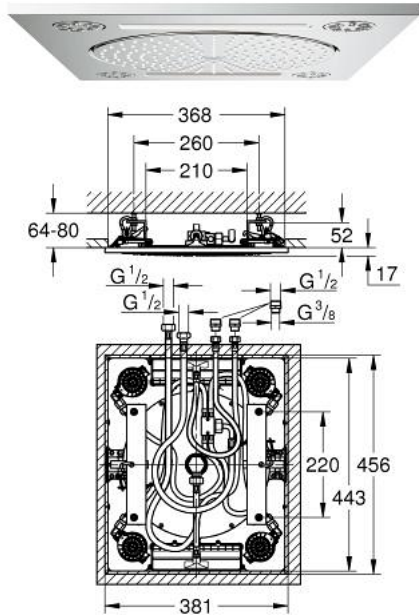

27 939 001 RAINSHOWER F-SERIES 15" CEILING SHOWER 3 SPRAYS

PRODUCT DESCRIPTION

- Colour: chrome
- Rain, Bokoma Spray, Waterfall and combinations
- 381 mm (width) x 17 mm (height) x 456 mm (depth)
- material: metal
- GROHE DreamSpray perfect spray pattern
- GROHE Long-Life finish
- GROHE XL Waterfall extra wide waterfall spray
- SpeedClean anti-limescale system
- flow of single spray at 3 bar:
 - 1 x Rain spray 300 mm: approx. 20 l/min
 - 2 x XL Waterfall: 1 x Waterfall 20 l/min, 2 x Waterfall 32 l/min
 - 4 x Bokoma Spray with adjustment angle 20°: 20 l/min
- head shower has to be controlled by 4 outlets

27 939 001 RAINSHOWER F-SERIES 15" CEILING SHOWER 3 SPRAYS

SPARE PARTS, March 2012 – now

- 1: Dirt strainer (Spare part-nr. 48007000)
- 2: Dirt strainer (Spare part-nr. 47135000)
- 3: Spray face (Spare part-nr. 48348000)