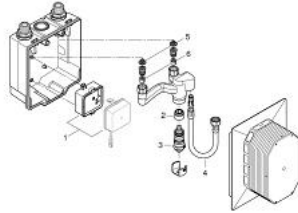

36 336 000 EUROSMART COSMOPOLITAN E CONCEALED MOUNTING BOX

PRODUCT DESCRIPTION

- with integrated pre-adjustable thermostatic mixer
- wall installation
- suitable for IR-sets for final installation
- 2 stop valves
- non-return valve
- connection housing for power supply
- suitable for
- 36 273 000, 36 335 SD0, 36 334 SD0, 36 411 000
- min. recommended pressure 1.0 bar

36 336 000 EUROSMART COSMOPOLITAN E CONCEALED MOUNTING BOX

SPARE PARTS, November 2015 – now

- 1: Switching power supply (Spare part-nr. 42470000)
- 2: Seat for thermostat (Spare part-nr. 02406000)
- 3: Thermo-element (Spare part-nr. 47574000)
- 3.1: O-ring $\varnothing 16 \times \varnothing 1.25$ (Spare part-nr. 0122500M)
- 4: Tube set (Spare part-nr. 43566000)
- 5: Filter (Spare part-nr. 4241300M)
- 6: Non-return valve (Spare part-nr. 45881000)