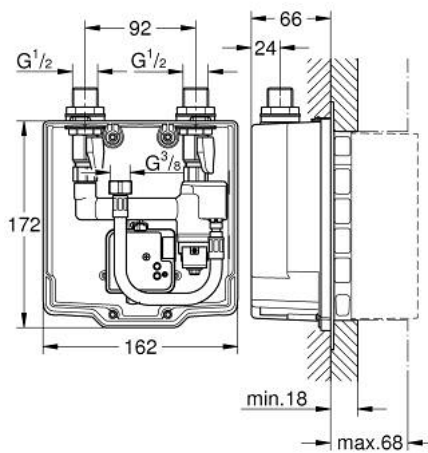

36 336 000 EUROSMART COSMOPOLITAN E CONCEALED MOUNTING BOX

PRODUCT DESCRIPTION

- with integrated pre-adjustable thermostatic mixer
- wall installation
- suitable for IR-sets for final installation
- 2 stop valves
- non-return valve
- connection housing for power supply
- suitable for
- 36 273 000, 36 335 SD0, 36 334 SD0, 36 411 000
- min. recommended pressure 1.0 bar

36 336 000 EUROSMART COSMOPOLITAN E CONCEALED MOUNTING BOX

SPARE PARTS, November 2015 – now

- 1: Switching power supply (Spare part-nr. 42470000)
- 2: Seat for thermostat (Spare part-nr. 02406000)
- 3: Thermo-element (Spare part-nr. 47574000)
- 3.1: O-ring $\varnothing 16 \times \varnothing 1.25$ (Spare part-nr. 0122500M)
- 4: Tube set (Spare part-nr. 43566000)
- 5: Filter (Spare part-nr. 4241300M)
- 6: Non-return valve (Spare part-nr. 45881000)