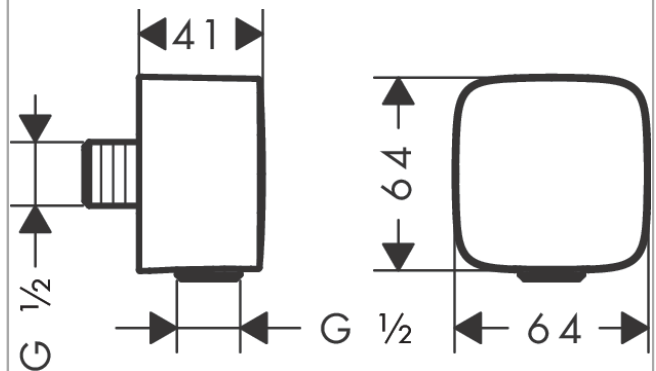

FixFit

Wall outlet with non-return valve

Finish: **Chrome** Article Number: **26457000**

Description

product features

- plastic connection angle
- non-return valve
- connection type: G 1/2
- material cover: plastic

Design awards

Product image

Scale drawing

FixFit
Wall outlet with non-return valve
 Finish: **Chrome** Article Number: **26457000**

Exploded Drawing

Year of production: >08/14

FixFit

Wall outlet with non-return valve

Finish: **Chrome** Article Number: **26457000**

Spare part list

Year of production: >08/14

Pos.	Description	Article Number	PC	PU
1	set of non return valves DW 15	94074000	5	1