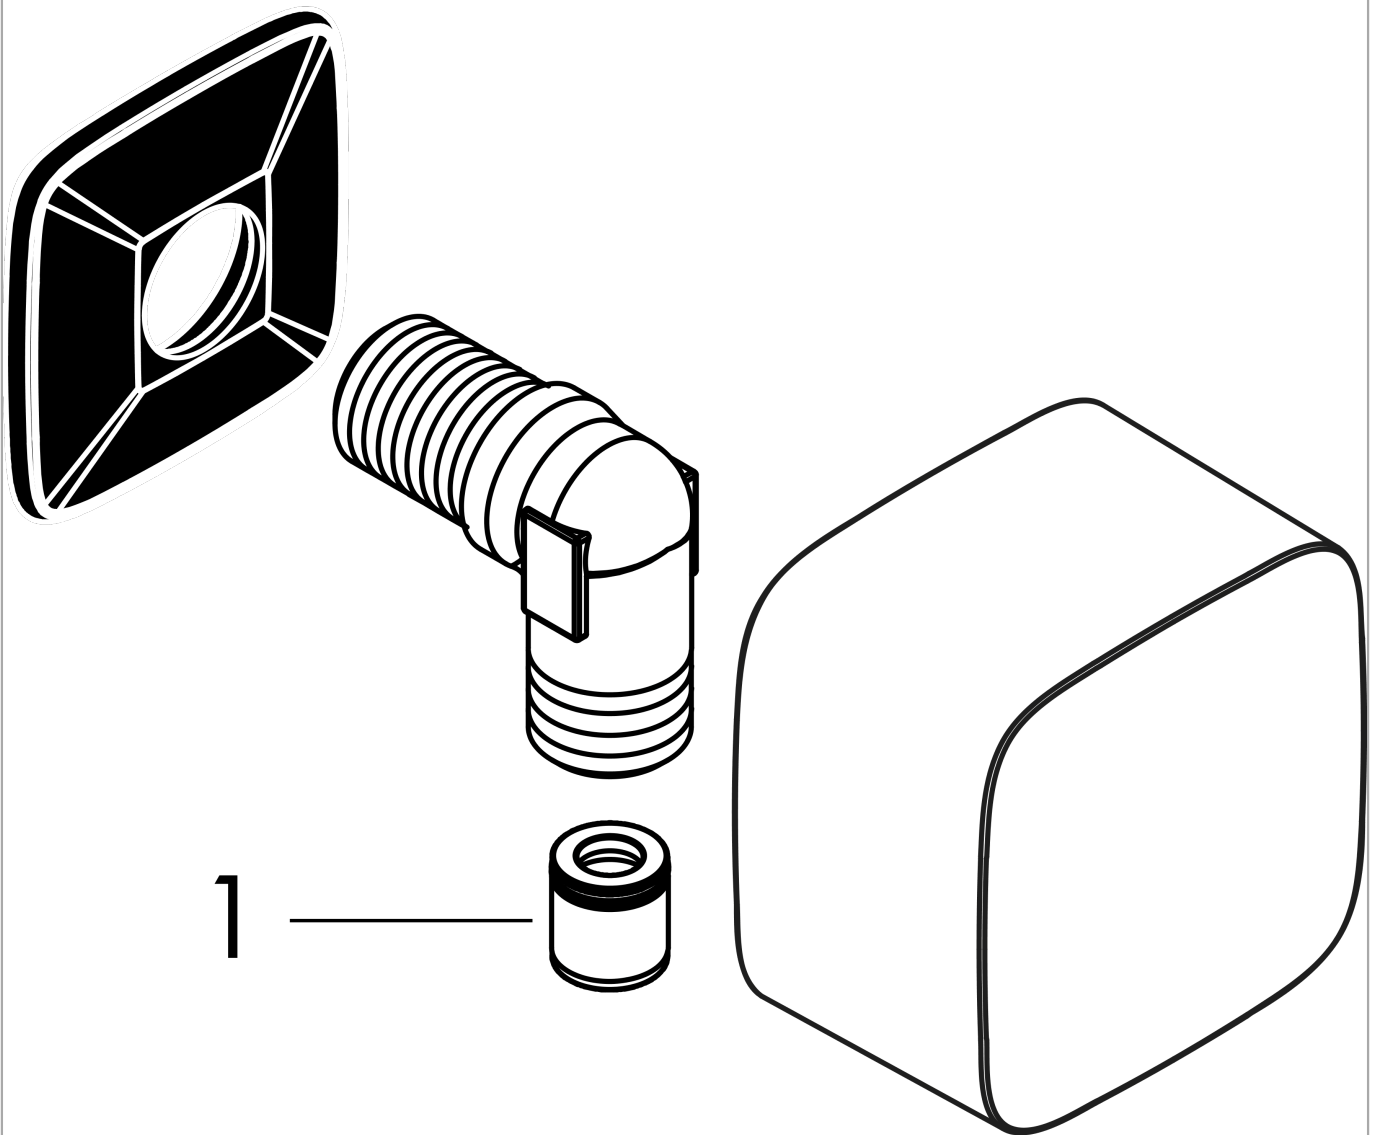

FixFit

Wall outlet with non-return valve

Finish: **Chrome** Article Number: **26457000**

Description

product features

- plastic connection angle
- non-return valve
- connection type: G 1/2
- material cover: plastic

Design awards

Product image

Scale drawing

FixFit
Wall outlet with non-return valve
 Finish: **Chrome** Article Number: **26457000**

Exploded Drawing

Year of production: >08/14

FixFit

Wall outlet with non-return valve

Finish: **Chrome** Article Number: **26457000**

Spare part list

Year of production: >08/14

Pos.	Description	Article Number	PC	PU
1	set of non return valves DW 15	94074000	5	1