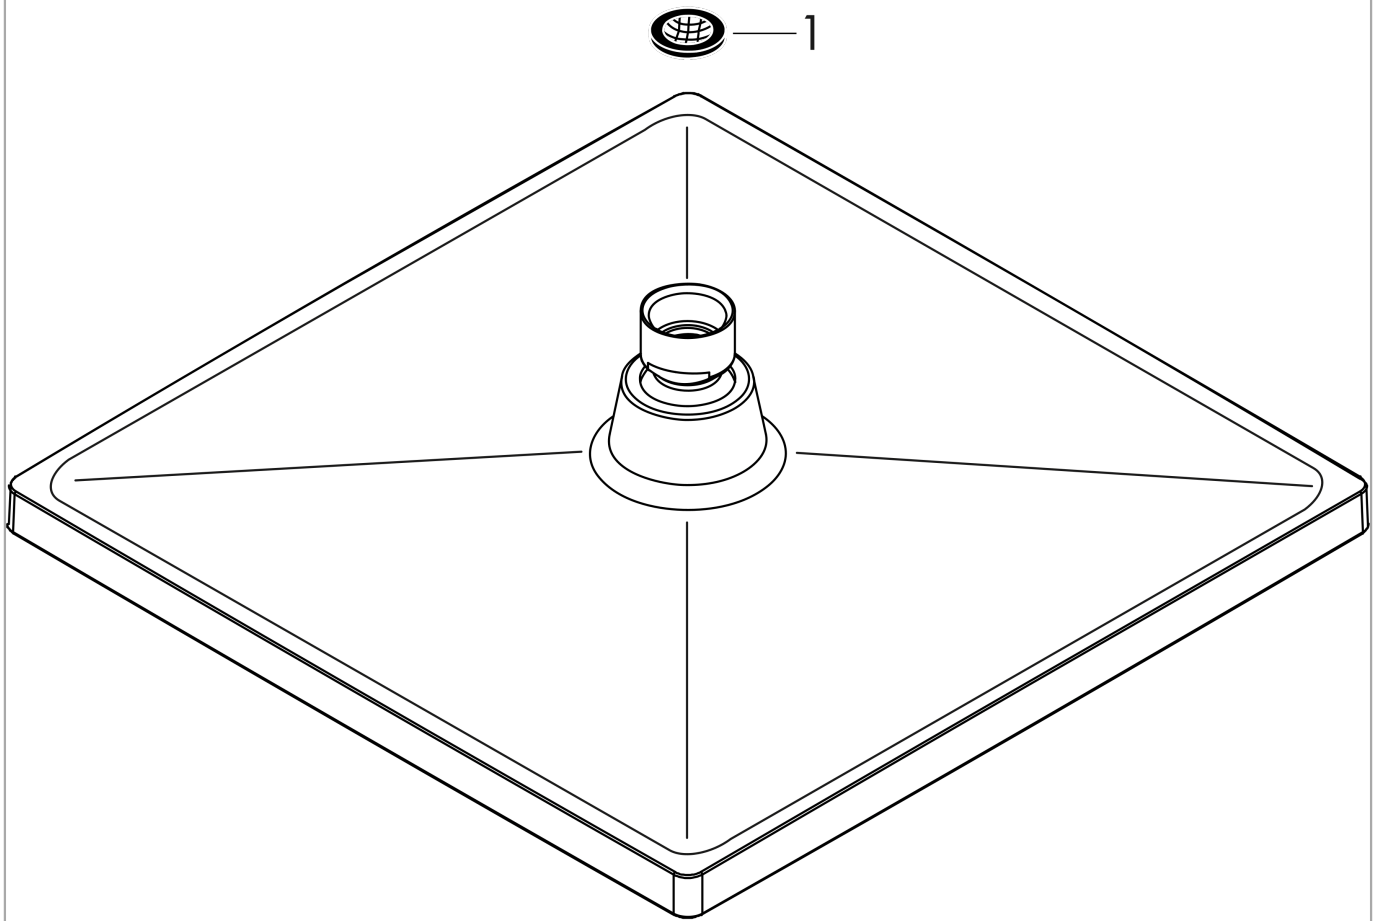

Crometta E
Overhead shower 240 1jet
 Finish: **Chrome** Article Number: **26726000**

Description

product features

- shower head size: 240 x 240 mm
- spray type: Rain
- flow rate Rain spray at 3 bar: 15,9 l/min
- function from: 8,9 l/min
- maximum flow rate at 3 bar: 15,9 l/min
- minimum flow pressure: 1 bar
- overhead shower angle adjustable
- material spray disc: plastic
- installation: ceiling or wall
- connection thread: G 1/2
- connection dimension: DN15
- suitable for continuous flow water heaters

Technology

Certificates / Sustainability

Product image

Scale drawing

Flowchart

The consumption was measured in combination with the appropriate fittings (thermostat/mixer/in-wall valve) to reflect actual application in practice.

Crometta E
Overhead shower 240 1jet
Finish: **Chrome** Article Number: **26726000**

Exploded Drawing

Year of production: >04/16

Crometta E
Overhead shower 240 1jet
 Finish: **Chrome** Article Number: **26726000**