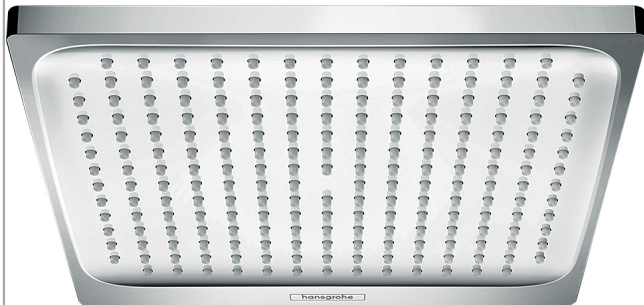

Crometta E
Overhead shower 240 1jet
 Finish: **Chrome** Article Number: **26726000**

Description

product features

- shower head size: 240 x 240 mm
- spray type: Rain
- flow rate Rain spray at 3 bar: 15,9 l/min
- function from: 8,9 l/min
- maximum flow rate at 3 bar: 15,9 l/min
- minimum flow pressure: 1 bar
- overhead shower angle adjustable
- material spray disc: plastic
- installation: ceiling or wall
- connection thread: G 1/2
- connection dimension: DN15
- suitable for continuous flow water heaters

Technology

Certificates / Sustainability

Product image

Scale drawing

Flowchart

The consumption was measured in combination with the appropriate fittings (thermostat/mixer/in-wall valve) to reflect actual application in practice.

Crometta E
Overhead shower 240 1jet
Finish: **Chrome** Article Number: **26726000**

Exploded Drawing

Year of production: >04/16

Crometta E
Overhead shower 240 1jet
 Finish: **Chrome** Article Number: **26726000**