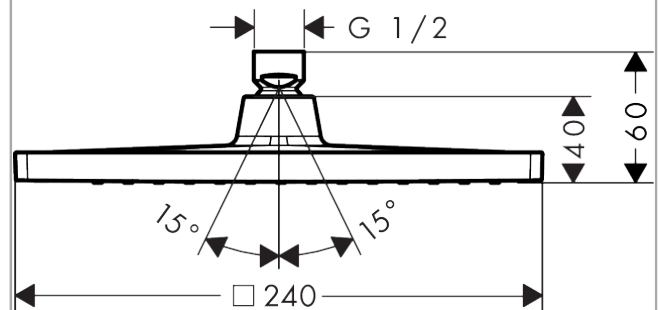

Crometta E
Overhead shower 240 1jet
 Finish: **Chrome** Article Number: **26726000**

Description

product features

- shower head size: 240 x 240 mm
- spray type: Rain
- flow rate Rain spray at 3 bar: 15,9 l/min
- function from: 8,9 l/min
- maximum flow rate at 3 bar: 15,9 l/min
- minimum flow pressure: 1 bar
- overhead shower angle adjustable
- material spray disc: plastic
- installation: ceiling or wall
- connection thread: G 1/2
- connection dimension: DN15
- suitable for continuous flow water heaters

Technology

Certificates / Sustainability

Product image

Scale drawing

Flowchart

The consumption was measured in combination with the appropriate fittings (thermostat/mixer/in-wall valve) to reflect actual application in practice.

Crometta E
Overhead shower 240 1jet
Finish: **Chrome** Article Number: **26726000**

Exploded Drawing

Year of production: >04/16

Crometta E
Overhead shower 240 1jet
 Finish: **Chrome** Article Number: **26726000**