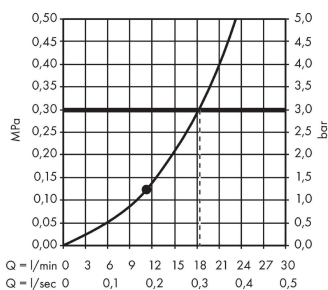

Crometta E
Overhead shower 240 1jet
 Finish: **Chrome** Article Number: **26726000**

Description

product features

- shower head size: 240 x 240 mm
- spray type: Rain
- flow rate Rain spray at 3 bar: 15,9 l/min
- function from: 8,9 l/min
- maximum flow rate at 3 bar: 15,9 l/min
- minimum flow pressure: 1 bar
- overhead shower angle adjustable
- material spray disc: plastic
- installation: ceiling or wall
- connection thread: G 1/2
- connection dimension: DN15
- suitable for continuous flow water heaters

Technology

Certificates / Sustainability

Product image

Scale drawing

Flowchart

The consumption was measured in combination with the appropriate fittings (thermostat/mixer/in-wall valve) to reflect actual application in practice.