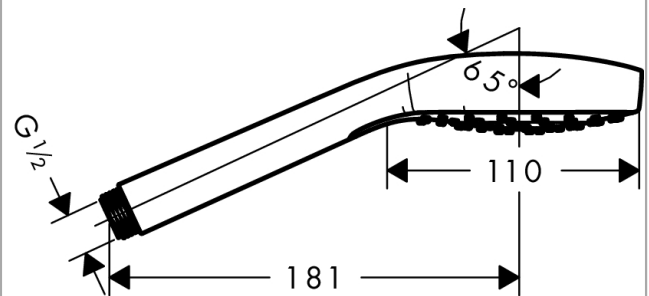

Croma E
Hand shower 110 1jet
 Finish: **White/Chrome** Article Number: **26814400**

Description

product features

- shower head size: 110 mm
- spray type: Rain
- spray disc surface: easy cleanable plastic spray disc, white
- maximum flow rate at 3 bar: 16 l/min
- minimum flow pressure: 1 bar
- with internal water conduction
- rinseable screen seal
- connection thread: G 1/2
- suitable for continuous flow water heaters

Technology

Certificates / Sustainability

Product image

Scale drawing

Flowchart

The consumption was measured in combination with the appropriate fittings (thermostat/mixer/ in-wall valve) to reflect actual application in practice.

Croma E
Hand shower 110 1jet
Finish: **White/Chrome**

Article Number: **26814400**

Exploded Drawing

Year of production: >12/14

Croma E
Hand shower 110 1jet
 Finish: **White/Chrome**

Article Number: **26814400**