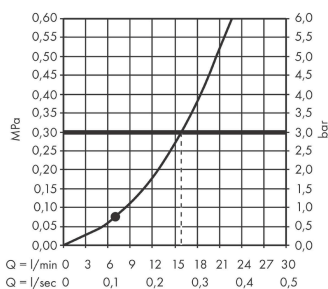

Croma E
Hand shower 110 1jet
 Finish: **White/Chrome** Article Number: **26814400**

Description

product features

- shower head size: 110 mm
- spray type: Rain
- spray disc surface: easy cleanable plastic spray disc, white
- maximum flow rate at 3 bar: 16 l/min
- minimum flow pressure: 1 bar
- with internal water conduction
- rinseable screen seal
- connection thread: G 1/2
- suitable for continuous flow water heaters

Technology

Certificates / Sustainability

Product image

Scale drawing

Flowchart

The consumption was measured in combination with the appropriate fittings (thermostat/mixer/ in-wall valve) to reflect actual application in practice.