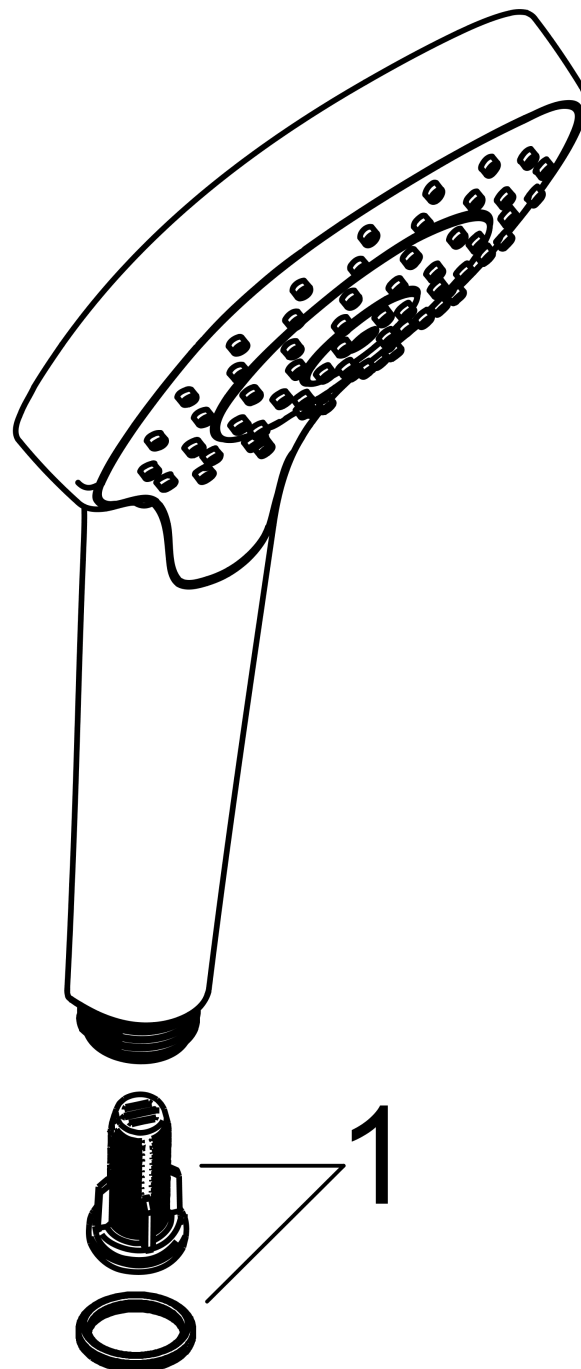

Croma E
Hand shower 110 1jet
 Finish: **White/Chrome** Article Number: **26814400**

Description

product features

- shower head size: 110 mm
- spray type: Rain
- spray disc surface: easy cleanable plastic spray disc, white
- maximum flow rate at 3 bar: 16 l/min
- minimum flow pressure: 1 bar
- with internal water conduction
- rinseable screen seal
- connection thread: G 1/2
- suitable for continuous flow water heaters

Technology

Certificates / Sustainability

Product image

Scale drawing

Flowchart

The consumption was measured in combination with the appropriate fittings (thermostat/mixer/ in-wall valve) to reflect actual application in practice.

Croma E
Hand shower 110 1jet
Finish: **White/Chrome**

Article Number: **26814400**

Exploded Drawing

Year of production: >12/14

Croma E
Hand shower 110 1jet
 Finish: **White/Chrome**

Article Number: **26814400**

Spare part list

Year of production: >12/14

Pos.	Description	Article Number	PC	PU
1	filter insert	97708000	2	1