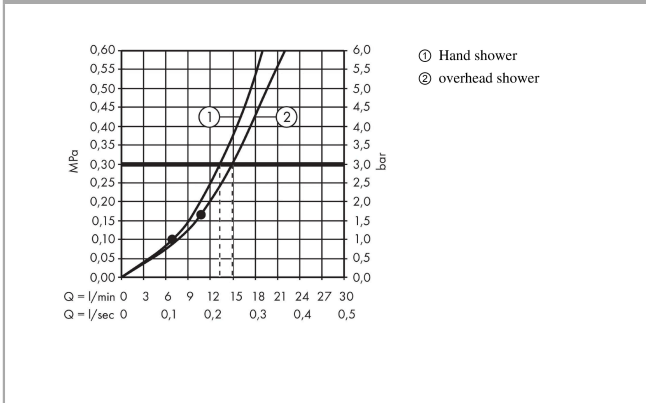

Crometta S
Showerpipe 240 1jet with single lever mixer
 Finish: **Chrome** Article Number: **27269000**

Description

product features

- consists of: overhead shower, hand shower, single lever shower mixer, shower hose, slider, shower bar
- overhead shower Crometta S 240
- shower head size overhead shower: 240 mm
- spray type overhead shower: Rain
- spray disc surface: chrome
- flow rate Rain spray at 3 bar: 15 l/min
- spray type hand shower: Rain, IntenseRain
- flow rate of hand shower at 3 bar: 13 l/min
- maximum flow rate for Showerpipe at 3 bar: 15 l/min
- minimum flow pressure: 1,8 bar
- max. operating pressure: 10 bar
- ball-joint: overhead shower angle adjustable
- hand shower holder inclination angle can be adjusted by 45°
- pipe can be shortened in height
- shower bar diameter: 22 mm
- height-adjustable hand shower holder
- shower arm length overhead shower: 350 mm
- suitable for continuous flow water heaters with an output of 18 kW
- mounting type: exposed installation
- connection dimension: DN15
- connection thread: G ½
- centre distance: 150 ± 12 mm
- ceramic cartridge
- temperature limitation not adjustable
- adjustable hot water limitation
- 2 functions

Technology

Certificates / Sustainability

Crometta S
Showerpipe 240 1jet with single lever mixer
 Finish: **Chrome** Article Number: **27269000**

Product image

Scale drawing

Flowchart

Crometta S
Showerpipes 240 1jet with single lever mixer
 Finish: **Chrome** Article Number: **27269000**