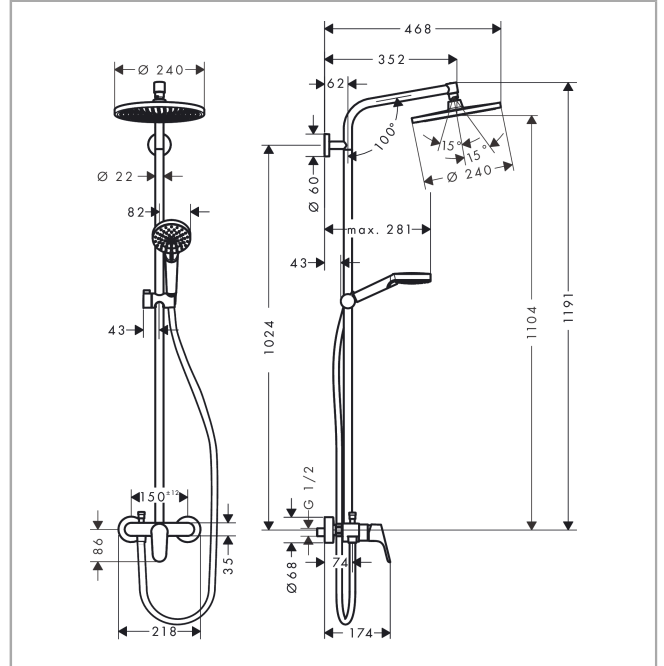

Scale drawing