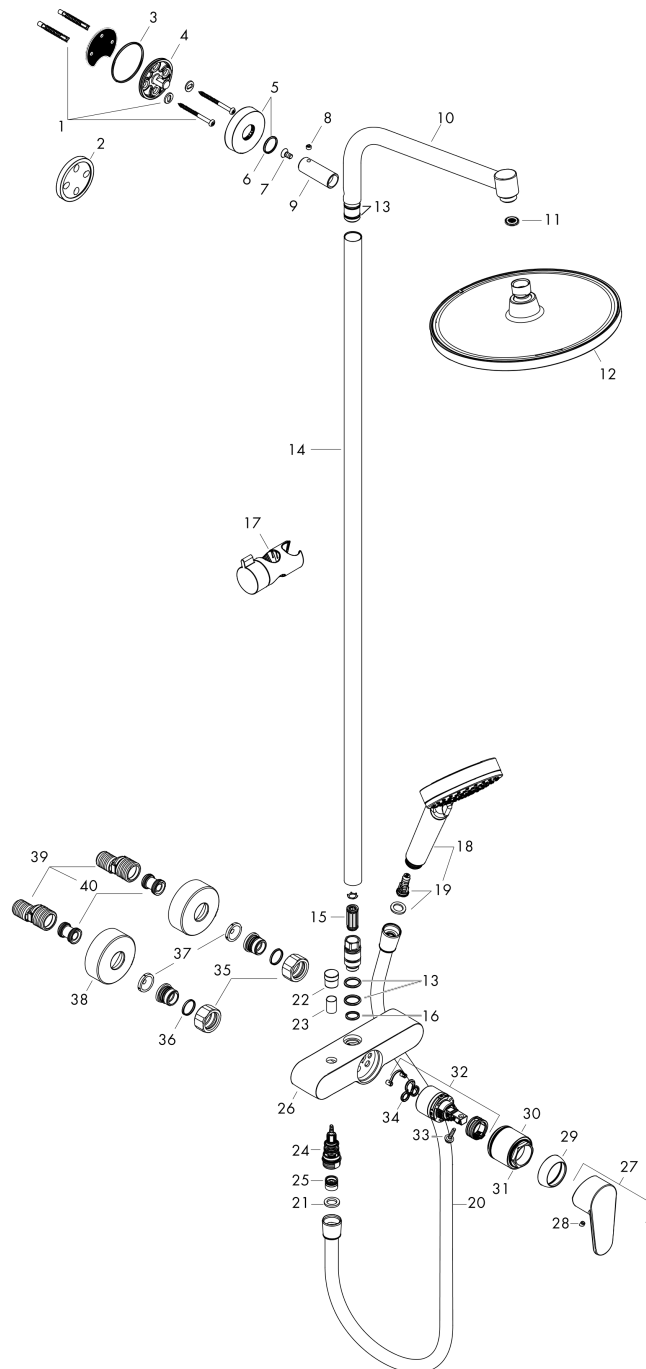

Crometta S
Showerpipes 240 1jet with single lever mixer
Finish: **Chrome** Article Number: **27269000**

Exploded Drawing

Year of production: >04/16

Crometta S
Showerpipe 240 1jet with single lever mixer
Finish: **Chrome** Article Number: **27269000**

Spare part list

Year of production: >04/16

Pos.	Description	Article Number	PC	PU
1	mounting set	96179000	4	1
2	tile-matching-disk 7 mm	95239000	5	1
3	O-Ring 50x2	98187000	1	1
4	wall flange	95688000	8	1
5	escutcheon Ø 60 mm	95692000	6	1
6	O-ring 20x2	98165000	1	1
7	screw	92137000	2	1
8	hollow set screw M6x5	98447000	1	1
9	sleeve	92166000	9	1
10	shower arm	93072000	15	1
11	filter packing	94246000	1	1
12	head shower	26723000	99	1
13	O-ring 15x2,5	98131000	1	1
14	pipe 1000 mm	96743000	12	1
15	noise reduction	95009000	3	1
16	O-ring 12x2,25	98382000	1	1
17	support, assy	92366000	9	1
18	handshower	26330400	99	1
19	filter insert	97708000	2	1
20	shower hose Isiflex'B 1,60 m	28276000	99	1
21	seal	98058000	1	1
22	diverter knob	97981000	6	1
23	sleeve	97979000	5	1
24	selector (invers)	95657000	9	1
25	non return valve	97980000	5	1
26	installation unit cpl. without handle	93674000	19	1
27	handle	98532000	8	1
28	screw cover	96338000	1	1
29	flange	97406000	6	1
30	nut	97977000	9	1
31	O-Ring 32x2	98193000	1	1
32	cartridge, assy	92730000	11	1
33	locking screw for handle	95140000	2	1
34	seal	95008000	3	1
35	set of nuts	96157000	8	1
36	O-ring 17x1,5	98137000	1	1
37	filter packing	96922000	3	1
38	escutcheon Ø 68 mm	96467000	6	1
39	set of S-unions (±12 mm)	94140000	10	1