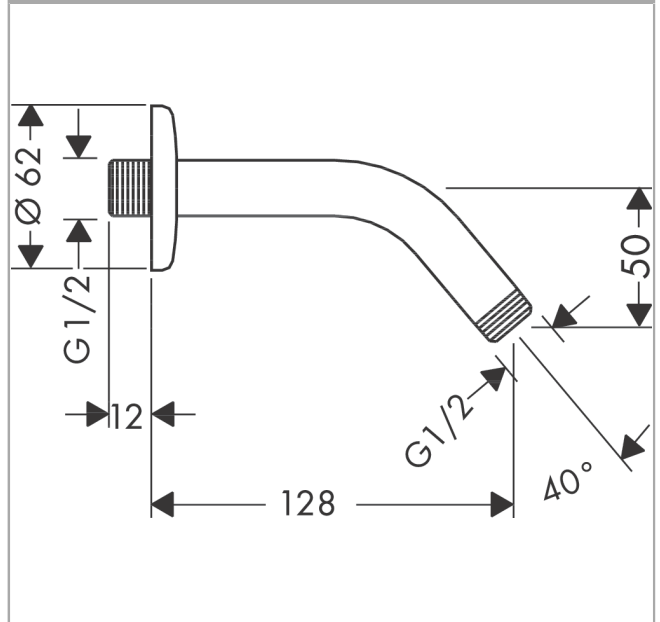

## Shower arm 12.8 cm

Finish: **Chrome** Art. no. : **27411000**

#### product features

- length: 128 mm
- installation type: exposed design allows easy installation, all working parts are outside of the wall
- material: brass
- connection type: G 1/2

### Scale drawing

**Shower arm 12.8 cm**  
 Finish: **Chrome** Art. no. : **27411000**

**Exploded Drawing**

Year of production: >01/77

**Shower arm 12.8 cm**  
 Finish: **Chrome** Art. no. : **27411000**

**Spare part list**