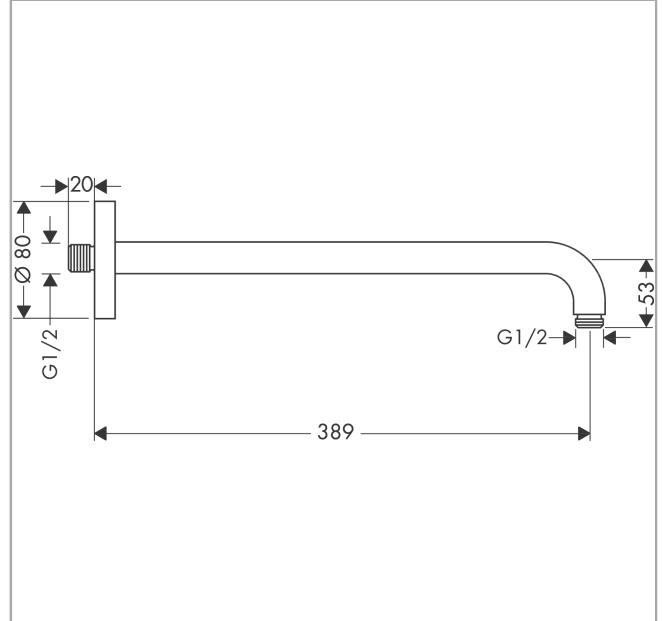

## Shower arm 38.9 cm

Finish: **Chrome** Art. no. : **27413000**

#### product features

- length: 389 mm
- installation type: exposed design allows easy installation, all working parts are outside of the wall
- material: brass
- version: 90° angle
- connection type: G 1/2

### Scale drawing

Shower arm 38.9 cm  
 Finish: **Chrome** Art. no. : **27413000**

Exploded Drawing

Year of production: >12/20

**Shower arm 38.9 cm**  
 Finish: **Chrome** Art. no. : **27413000**

**Spare part list**

Year of production: >12/20

Pos.	Description	Art. no.	Price	PU
1	mounting kit	95208000	£ 66.00	1
2	mounting set	40916000	£ 6.20	1
3	O-ring 34x2	98383000	£ 6.20	1
4	escutcheon Ø 80 mm	98940000	£ 26.00	1
5	O-ring 16x2	98133000	£ 3.30	1