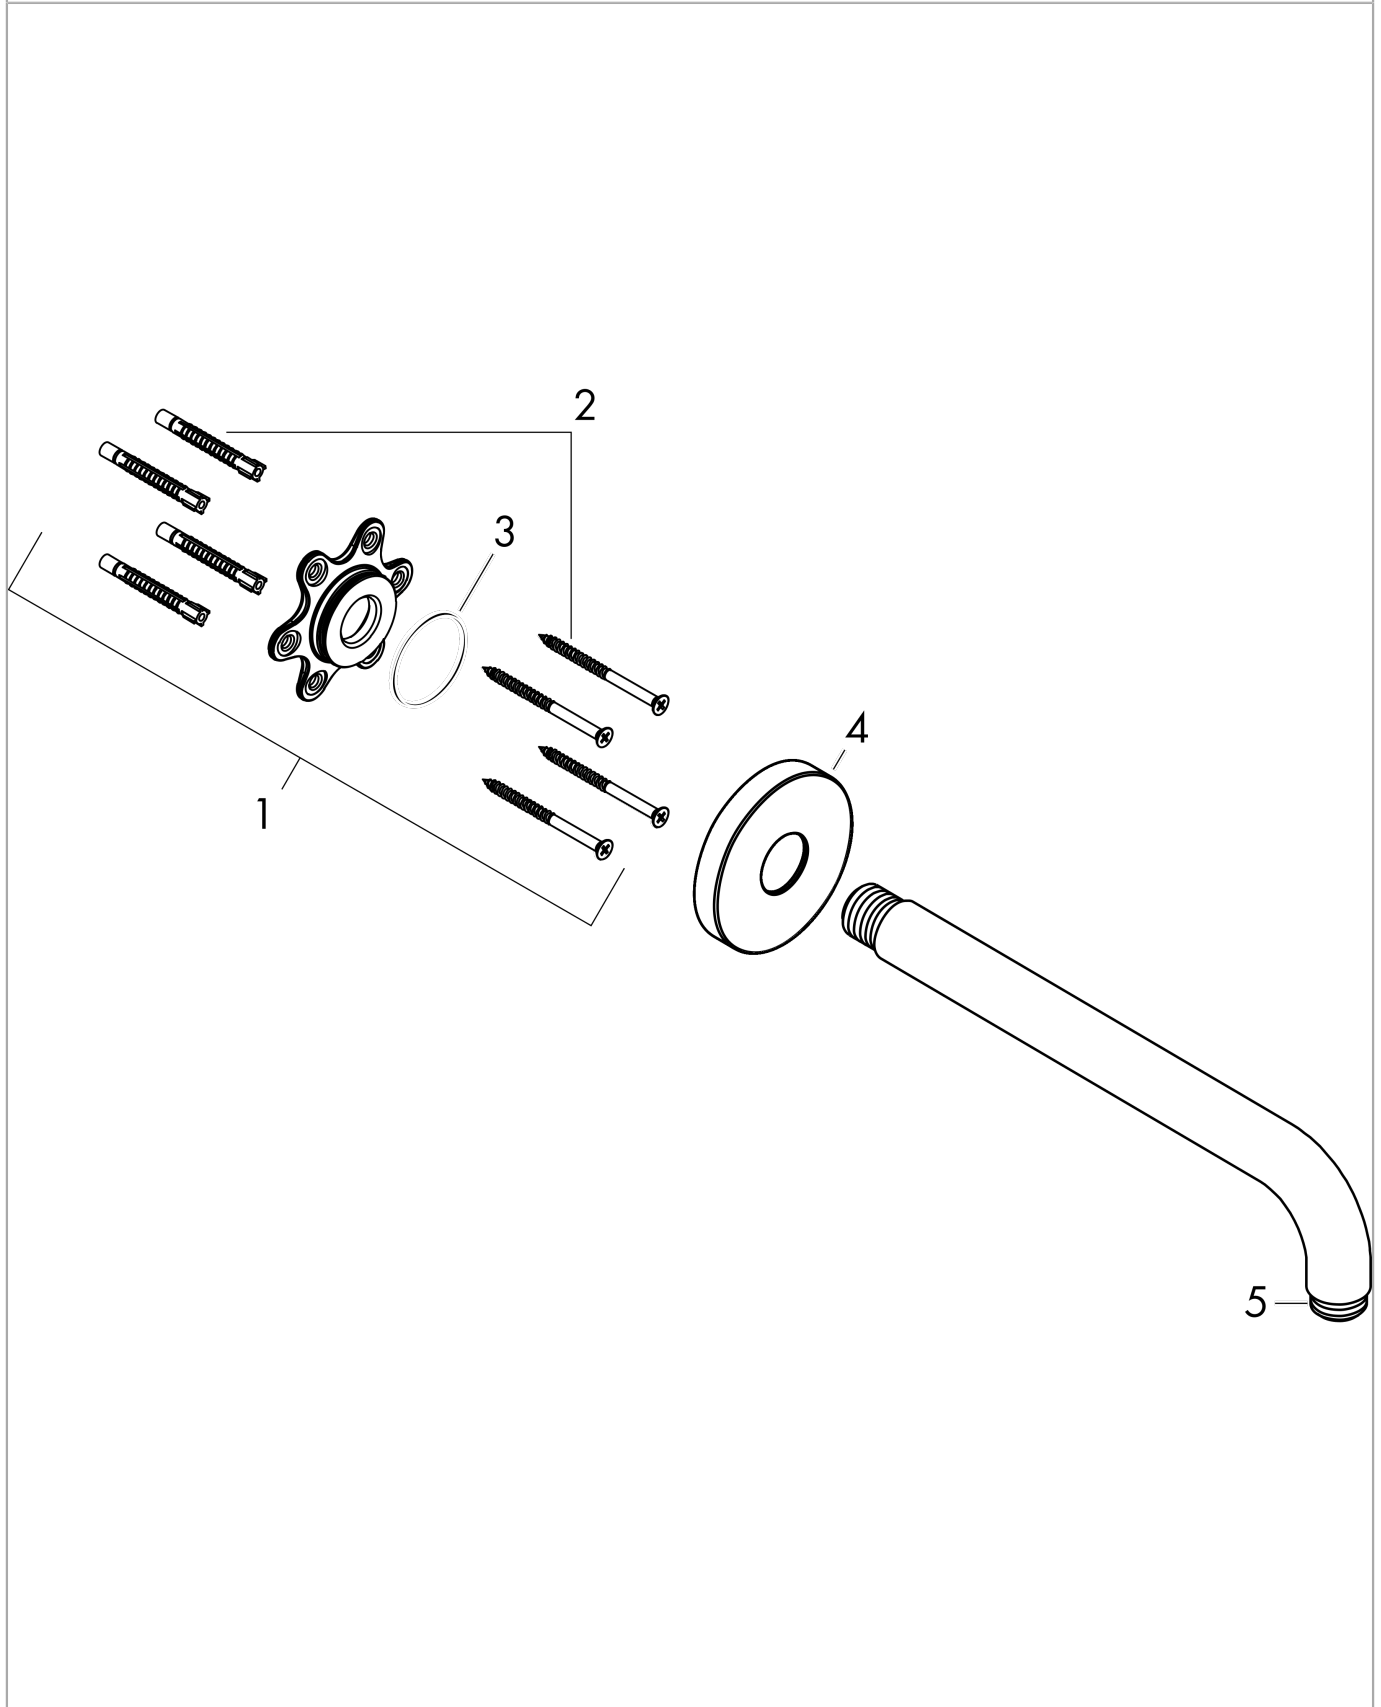

## Shower arm 38.9 cm

Finish: **Chrome** Art. no. : **27413000**

#### product features

- length: 389 mm
- installation type: exposed design allows easy installation, all working parts are outside of the wall
- material: brass
- version: 90° angle
- connection type: G 1/2

### Product image

### Scale drawing

Shower arm 38.9 cm  
 Finish: **Chrome** Art. no. : **27413000**

Exploded Drawing

Year of production: >12/20

**Shower arm 38.9 cm**  
 Finish: **Chrome** Art. no. : **27413000**

**Spare part list**