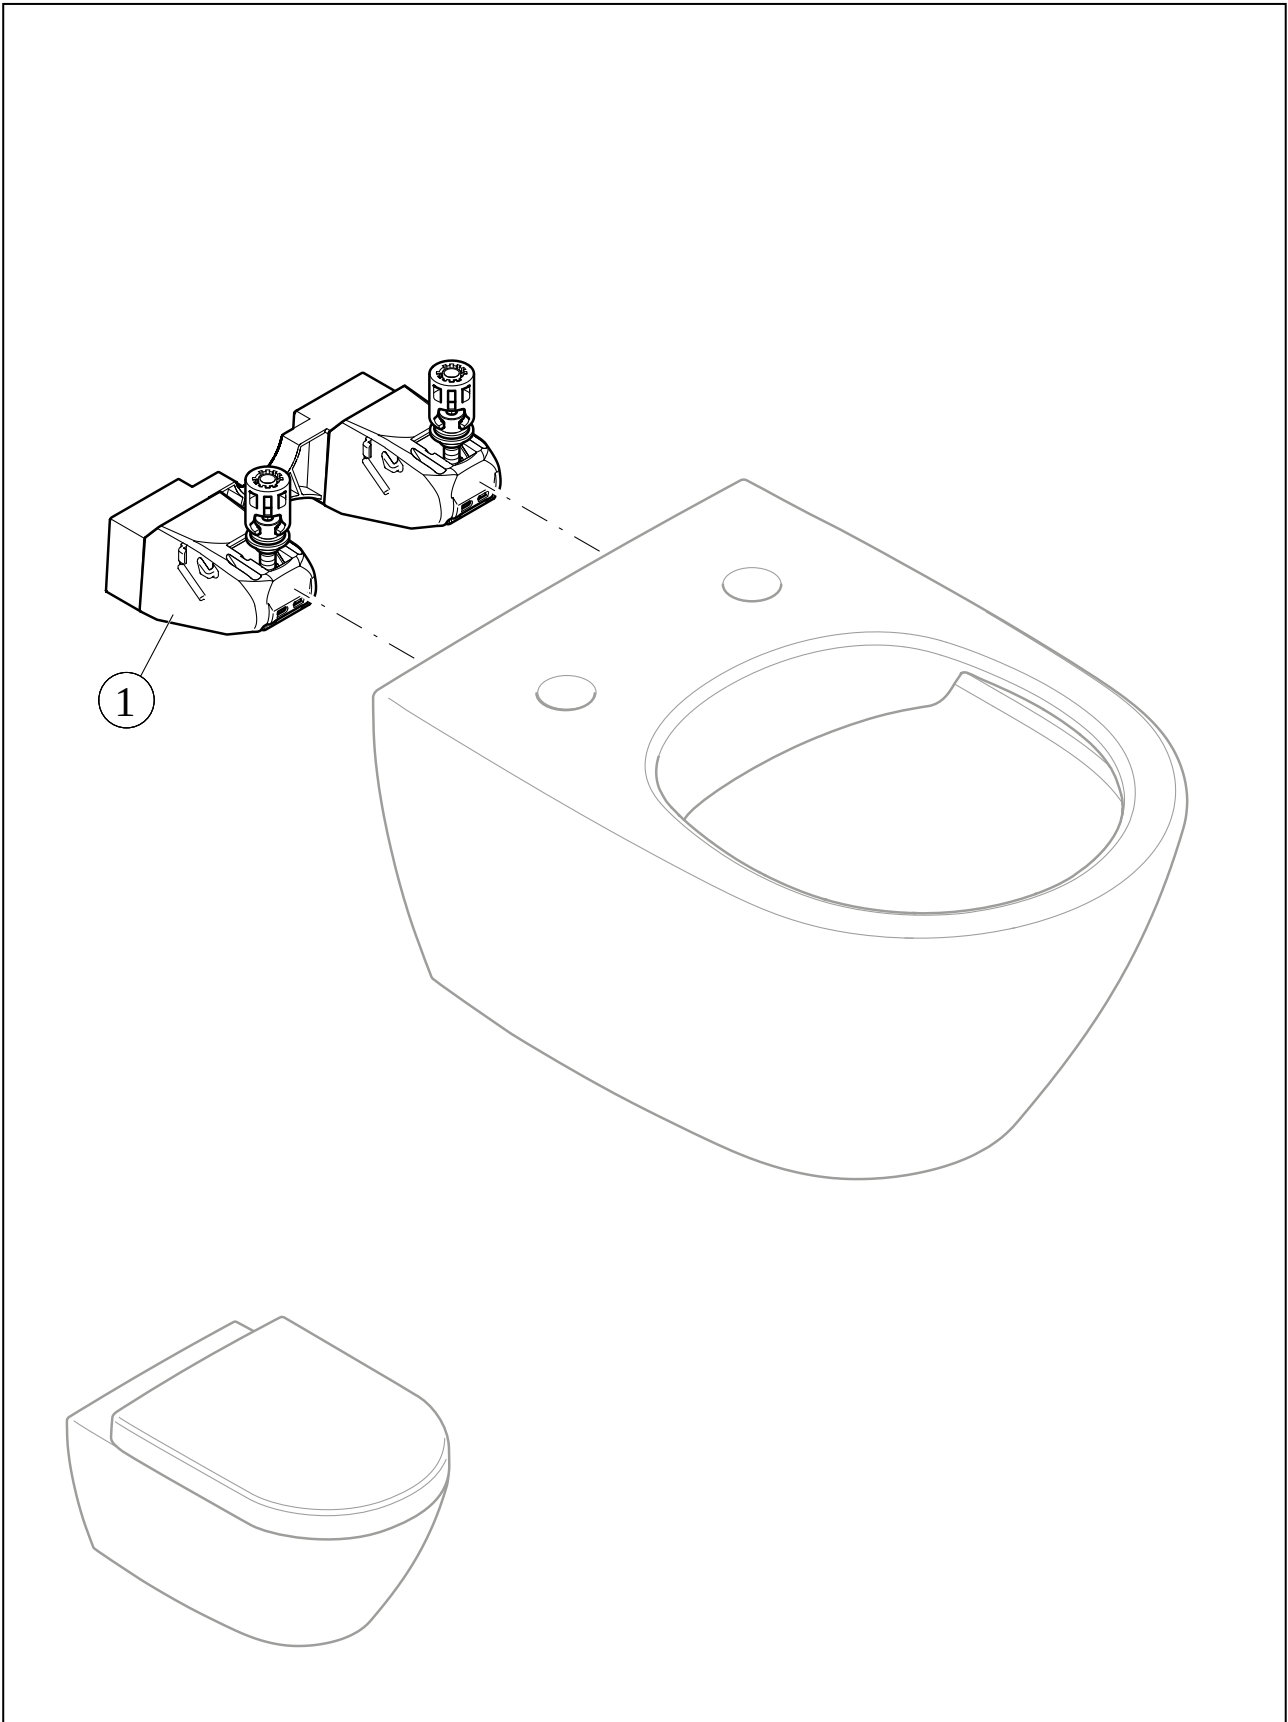

#### 1. POSITION

<b>Article number</b>	<b>4670T001</b>
Article title	Villeroy & Boch Subway 3.0 Washdown toilet, rimless, wall-mounted, with TwistFlush, White Alpin
Product designation	Washdown toilet, rimless
Collection	Subway 3.0
Assembly instructions	not suitable for installation with flush valves
Scope of delivery	1 x washdown toilet, rimless , 1 x fastening set
Ordering information	Please order toilet seat separately.
Length in mm	560
Width in mm	370
Height in mm	360
Weight in kg	23,00
Suitable for	Concealed cistern
Innovative flushing technology (with TwistFlush)	Yes
Innovative flushing technology (with TwistFlush[e <sup>3</sup> ])	No
Flush type	Washdown toilet
Flush volume l	3 / 4,5 l
Outlet / outlet	horizontal outlet
Wall-mounted - floor-standing	wall-mounted
Leed	4
Material	Sanitary ceramics
Surface	glossy
Colour name	White Alpin
EAN number	4062373791714

#### COLOUR DESIGNATION

White Alpin

TECHNICAL DRAWINGS

4670T001

EXPLOSION DRAWINGS

BILL OF MATERIALS

No.	Article No.	Description	Quantity
1	92219900	Fastening set	1