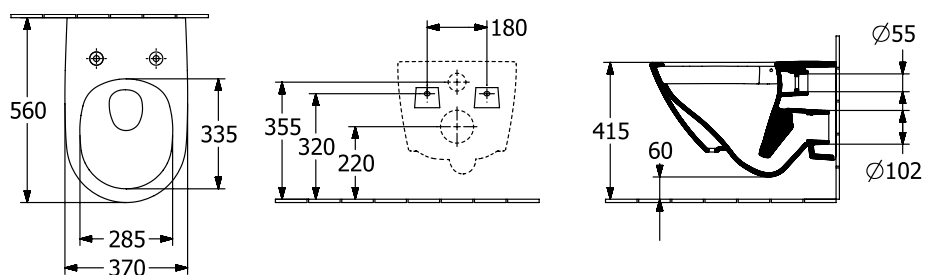

#### 1. POSITION

<b>Article number</b>	<b>4670T001</b>
Article title	Villeroy & Boch Subway 3.0 Washdown toilet, rimless, wall-mounted, with TwistFlush, White Alpin
Product designation	Washdown toilet, rimless
Collection	Subway 3.0
Assembly instructions	not suitable for installation with flush valves
Scope of delivery	1 x washdown toilet, rimless , 1 x fastening set
Ordering information	Please order toilet seat separately.
Length in mm	560
Width in mm	370
Height in mm	360
Weight in kg	23,00
Suitable for	Concealed cistern
Innovative flushing technology (with TwistFlush)	Yes
Innovative flushing technology (with TwistFlush[e <sup>3</sup> ])	No
Flush type	Washdown toilet
Flush volume l	3 / 4,5 l
Outlet / outlet	horizontal outlet
Wall-mounted - floor-standing	wall-mounted
Leed	4
Material	Sanitary ceramics
Surface	glossy
Colour name	White Alpin
EAN number	4062373791714

#### COLOUR DESIGNATION

White Alpin

TECHNICAL DRAWINGS

4670T001

EXPLOSION DRAWINGS

BILL OF MATERIALS

No.	Article No.	Description	Quantity
1	92219900	Fastening set	1