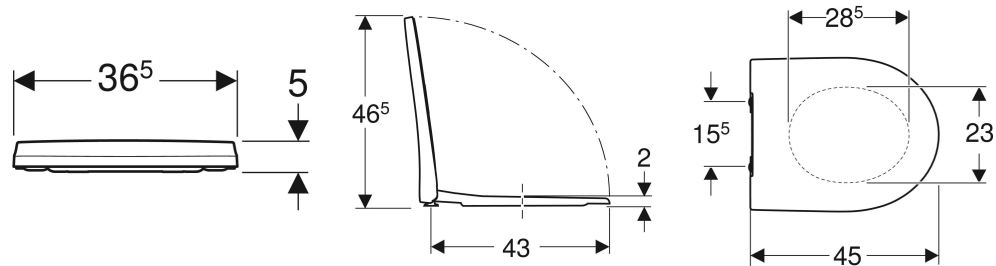

Geberit iCon WC seat, slim design

Example image

CHARACTERISTICS

- Slim design
- Overlapping WC lid

- Antibacterial

TECHNICAL DATA

Product material	Duroplast
Fastening distance	15.5 cm

Art. no.	Colour / surface	B cm	H cm	T cm	Quick-release hinges	Soft-closing mechanism	Fastening	Hinge material
500.835.01.1	white / glossy	36.5	5	45	yes	yes	from above	Brass chrome-plated
574950000	white / glossy	36.5	5	45	no	yes	from above	Brass chrome-plated