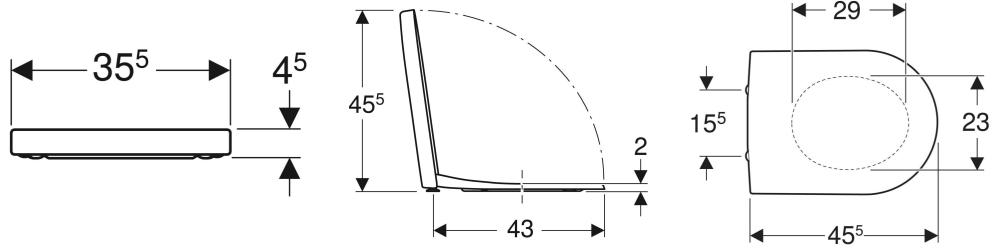

Geberit iCon WC seat

Example image

CHARACTERISTICS

- Overlapping WC lid

TECHNICAL DATA

Product material

Duroplast

Fastening distance

15.5 cm

Art. no.	Colour / surface	B cm	H cm	T cm	Quick-release hinges	Soft-closing mechanism	Fastening	Hinge material
500.670.01.1	white / glossy	35.5	4.5	45.5	yes	yes	from above	Brass chrome-plated
574120000	white / glossy	35.5	4.5	45.5	no	no	from above	Stainless steel
574130000	white / glossy	35.5	4.5	45.5	no	yes	from above	Brass chrome-plated