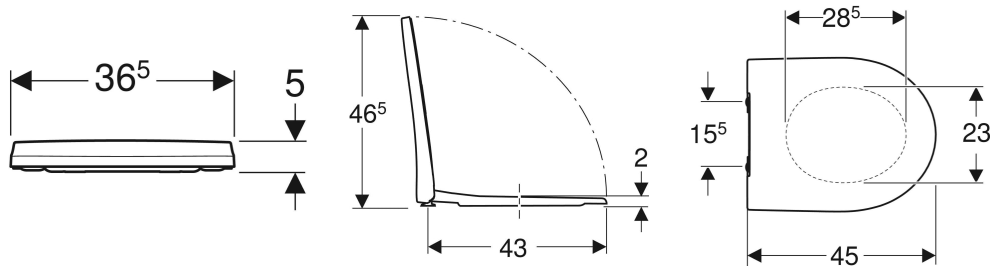

# Geberit iCon WC seat, slim design

Example image

## CHARACTERISTICS

- Slim design
- Overlapping WC lid

- Antibacterial

## TECHNICAL DATA

Product material	Duroplast
Fastening distance	15.5 cm

Art. no.	Colour / surface	B cm	H cm	T cm	Quick-release hinges	Soft-closing mechanism	Fastening	Hinge material
500.835.01.1	white / glossy	36.5	5	45	yes	yes	from above	Brass chrome-plated
574950000	white / glossy	36.5	5	45	no	yes	from above	Brass chrome-plated