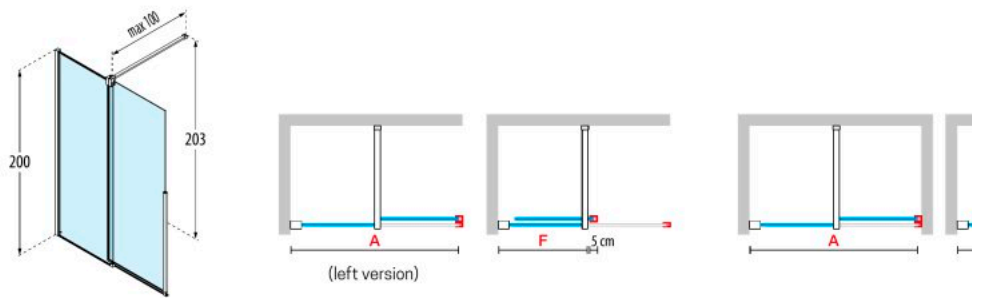

SHOWER PANEL WITH 1 SLIDING DOOR

Dimensions		Code	Right	Left	Glass	Profile		
Actual size			D-	S-	1	U	B	K
A	F				Clear	Matt White	Silver	Chro
97↔99	51	HSTYLE100	D-	S-				
117↔119	61	HSTYLE120	D-	S-				
137↔139	71	HSTYLE140	D-	S-				
157↔159	81	HSTYLE160	D-	S-				
177↔179	91	HSTYLE180	D-	S-				

64 Construction of the Code: **Code** + **Left/Right** + **Glass** + **Profile** = Final product Code