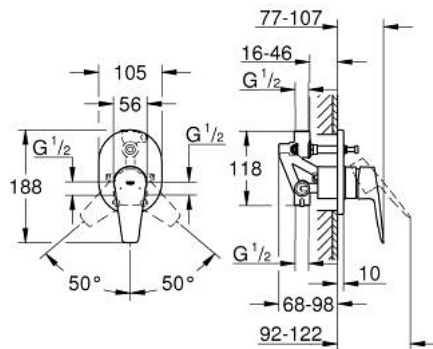

29 039 001 **BAUEDGE SINGLE-LEVER BATH MIXER 1/2"**

**PRODUCT DESCRIPTION**

- Colour: chrome
- concealed installation
- set for final installation
- concealed body
- GROHE Long-Life 46 mm ceramic cartridge
- GROHE Long-Life finish
- adjustable flow rate limiter
- automatic diverter: bath/shower
- escutcheon- and shaft-sealing

## 29 039 001 BAUEDGE SINGLE-LEVER BATH MIXER 1/2"

### SPARE PARTS, September 2018 – now

- 1: Escutcheon (Spare part-nr. 46772000)
- 2: Cap (Spare part-nr. 09038000)
- 3: Cartridge (Spare part-nr. 46048000)
- 4: Diverter (Spare part-nr. 46737000)
- 5: Temperature limiter (Spare part-nr. 46308000)\*
- 6: Extension set (Spare part-nr. 46191000)\*
- 7: Extension set (Spare part-nr. 46343000)\*