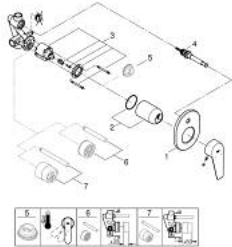

29 039 001 **BAUEDGE SINGLE-LEVER BATH MIXER 1/2"**

**PRODUCT DESCRIPTION**

- Colour: chrome
- concealed installation
- set for final installation
- concealed body
- GROHE Long-Life 46 mm ceramic cartridge
- GROHE Long-Life finish
- adjustable flow rate limiter
- automatic diverter: bath/shower
- escutcheon- and shaft-sealing

## 29 039 001 BAUEDGE SINGLE-LEVER BATH MIXER 1/2"

### SPARE PARTS, September 2018 – now

- 1: Escutcheon (Spare part-nr. 46772000)
- 2: Cap (Spare part-nr. 09038000)
- 3: Cartridge (Spare part-nr. 46048000)
- 4: Diverter (Spare part-nr. 46737000)
- 5: Temperature limiter (Spare part-nr. 46308000)\*
- 6: Extension set (Spare part-nr. 46191000)\*
- 7: Extension set (Spare part-nr. 46343000)\*