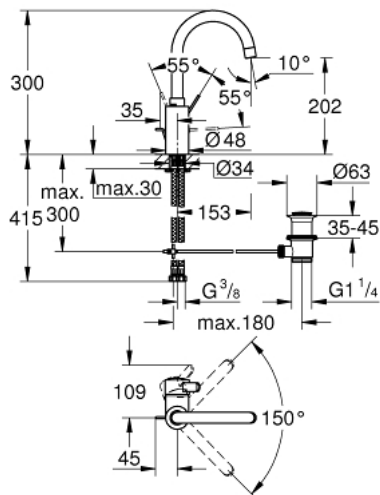

32 830 001 **EUROCOSMO SINGLE-LEVER BASIN MIXER 1/2"**  
**L-SIZE**

**PRODUCT DESCRIPTION**

- Colour: chrome
- GROHE SilkMove 35 mm ceramic cartridge
- adjustable flow rate limiter
- GROHE Long-Life finish
- Lead and Nickel Free Inner Water Ways
- GROHE FastFixation installation system
- mousseur
- swivel tubular spout
- pop-up waste set 1 1/4"
- flexible connection hoses

32 830 001 **EUROCOSMO SINGLE-LEVER BASIN MIXER 1/2"**  
**L-SIZE**

**SPARE PARTS**, August 2017 – now

- 1: Lever (Spare part-nr. 46683000)
  - 2: Cartridge (Spare part-nr. 46374000)
  - 3: Mousseur (Spare part-nr. 48418000)
  - 4: Pop-up rod (Spare part-nr. 46739000)
  - 5: Shank mounting kit (Spare part-nr. 46671000)
  - 6: Waste set 1 1/4" (Spare part-nr. 28910000)
  - 6.1: Plug (Spare part-nr. 07182000)
  - 6.2: Eccentric rod (Spare part-nr. 07052000)
  - 7: Socket Spanner (Spare part-nr. 19332000)\*
  - 8: Mounting wrench (Spare part-nr. 19017000)\*
  - 9: Eccentric rod (Spare part-nr. 07341000)\*
- \* Optional accessories