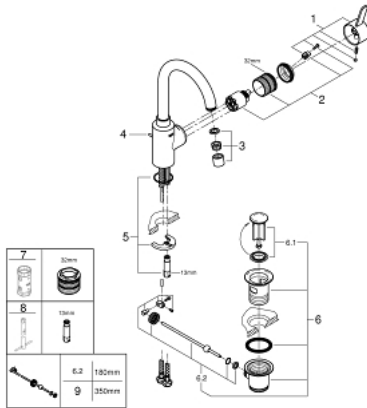

32 830 001 **EUROCOSMO SINGLE-LEVER BASIN MIXER 1/2"**  
**L-SIZE**

**PRODUCT DESCRIPTION**

- Colour: chrome
- GROHE SilkMove 35 mm ceramic cartridge
- adjustable flow rate limiter
- GROHE Long-Life finish
- Lead and Nickel Free Inner Water Ways
- GROHE FastFixation installation system
- mousseur
- swivel tubular spout
- pop-up waste set 1 1/4"
- flexible connection hoses

32 830 001 **EUROCOSMO SINGLE-LEVER BASIN MIXER 1/2"**  
**L-SIZE**

**SPARE PARTS**, August 2017 – now

- 1: Lever (Spare part-nr. 46683000)
  - 2: Cartridge (Spare part-nr. 46374000)
  - 3: Mousseur (Spare part-nr. 48418000)
  - 4: Pop-up rod (Spare part-nr. 46739000)
  - 5: Shank mounting kit (Spare part-nr. 46671000)
  - 6: Waste set 1 1/4" (Spare part-nr. 28910000)
  - 6.1: Plug (Spare part-nr. 07182000)
  - 6.2: Eccentric rod (Spare part-nr. 07052000)
  - 7: Socket Spanner (Spare part-nr. 19332000)\*
  - 8: Mounting wrench (Spare part-nr. 19017000)\*
  - 9: Eccentric rod (Spare part-nr. 07341000)\*
- \* Optional accessories