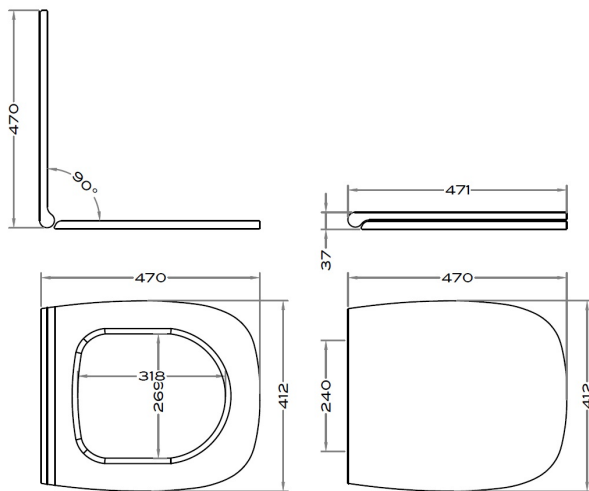

LOLA

LOLA SOFT CLOSE SEAT COVER MATT BLACK

GAL-7513-MBK

MATT BLACK

ADDITIONAL FINISHES

Matt White

White

BOX CONTENTS

SEAT COVER, FIXING KIT

TECHNICAL DRAWING

SPECIFICATIONS

| | |
|-----------------|-------------------|
| Brand | GALASSIA |
| Range | LOLA |
| Product Code | GAL-7513-MBK |
| Finish / Colour | MATT BLACK |
| Material | ACRYLIC |
| Product Type | WC SEAT |
| W X D X H (MM) | 412 X 470 X 37 |
| Compatible Pan1 | GAL-7511-MBK |
| Hinge Type | SOFT CLOSE HINGES |
| Net Weight (KG) | 3.4 |
| Seat Type | SEAT AND COVER |