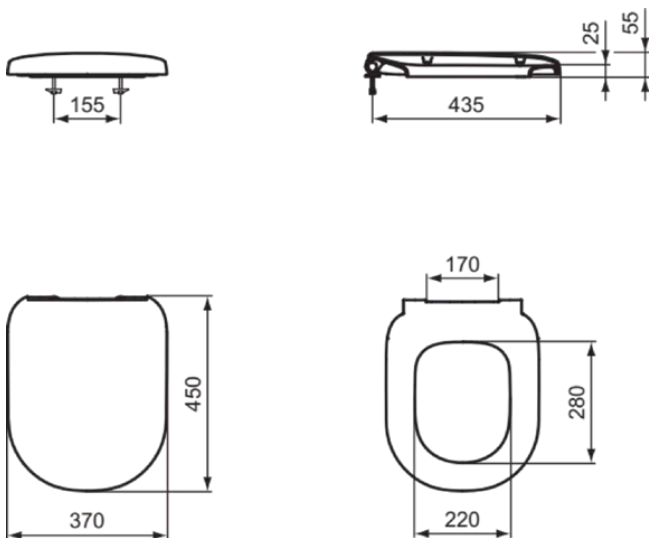

PLAYA

J492901

PLAYA | Wrapover seat 370x450x55 mm in white glossy finish

Image & drawing

General information

Product type:	Toilet seats
Sub product type:	Wrapover seat
Brand:	Ideal Standard
Suite name:	PLAYA
Designer:	Artefakt
Colour:	01 - White Glossy
Surface finish effect:	glossy
Height (mm):	55
Width (mm):	370
Length / Projection (mm):	450
Fixing method:	Hinge set
Net weight (kg):	2.50
EAN code:	8023246243545

Product specifications

Anti-theft protection:	No
Closing function:	Normal close
Colour code:	01
Colour description:	white glossy
Continuous hinge pin:	No
Fixation location:	Top
For universal toilet bowl:	No
Hinge material:	Stainless steel
Hinged leg attachment to seat:	Pins inserted in lid
Material:	Plastic
Material quality:	Duroplast
PVD technology:	No
Slim looking:	No
Surface finish effect:	glossy
With hygienic recess / fixed toilet seat:	No
With motif / icon:	No