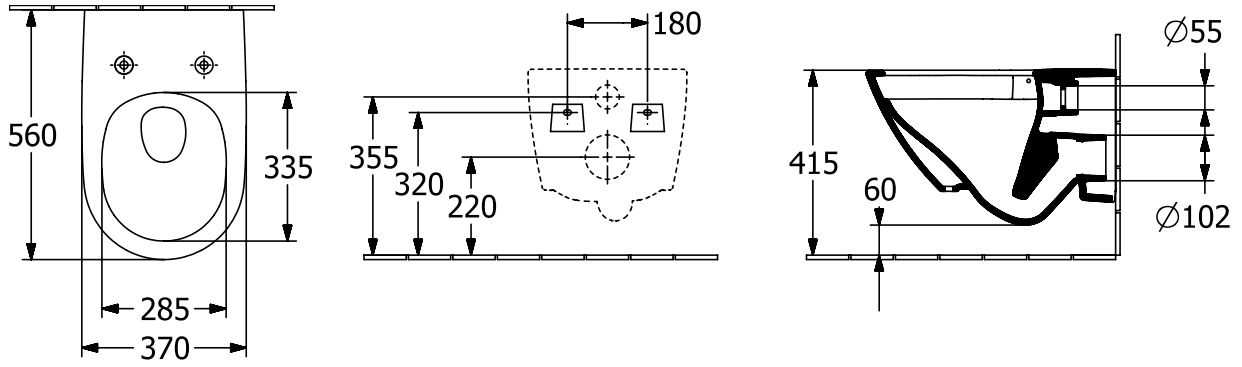

TOILET SUBWAY 3.0

PRODUCT INFORMATION

1. POSITION

Article number	4670T0R1
Article title	Villeroy & Boch Subway 3.0 Washdown toilet, rimless, wall-mounted, with TwistFlush, White Alpin CeramicPlus
Product designation	Washdown toilet, rimless
Collection	Subway 3.0
Assembly / Assembly type	wall-mounted
Assembly instructions	not suitable for installation with flush valves
Scope of delivery	1 x washdown toilet, rimless , 1 x fastening set
Ordering information	Please order toilet seat separately.
Length in mm	560
Width in mm	370
Height in mm	360
Weight in kg	23,00
Suitable for	Concealed cistern
Rimless	Yes
Innovative flushing technology (with TwistFlush)	Yes
Flush type	Washdown toilet
Flush volume l	3 / 4,5 l
Outlet / outlet	horizontal outlet
Wall-mounted - floor-standing	wall-mounted
Lead	4
Material	Sanitary ceramics
Surface	glossy
Colour name	White Alpin CeramicPlus
EAN number	4062373791707

COLOUR

COLOUR DESIGNATION

White Alpin

TECHNICAL DRAWINGS

4670T0R1

EXPLOSION DRAWINGS

BILL OF MATERIALS

No.	Article No.	Description	Quantity
1	92219900	Fastening set	1