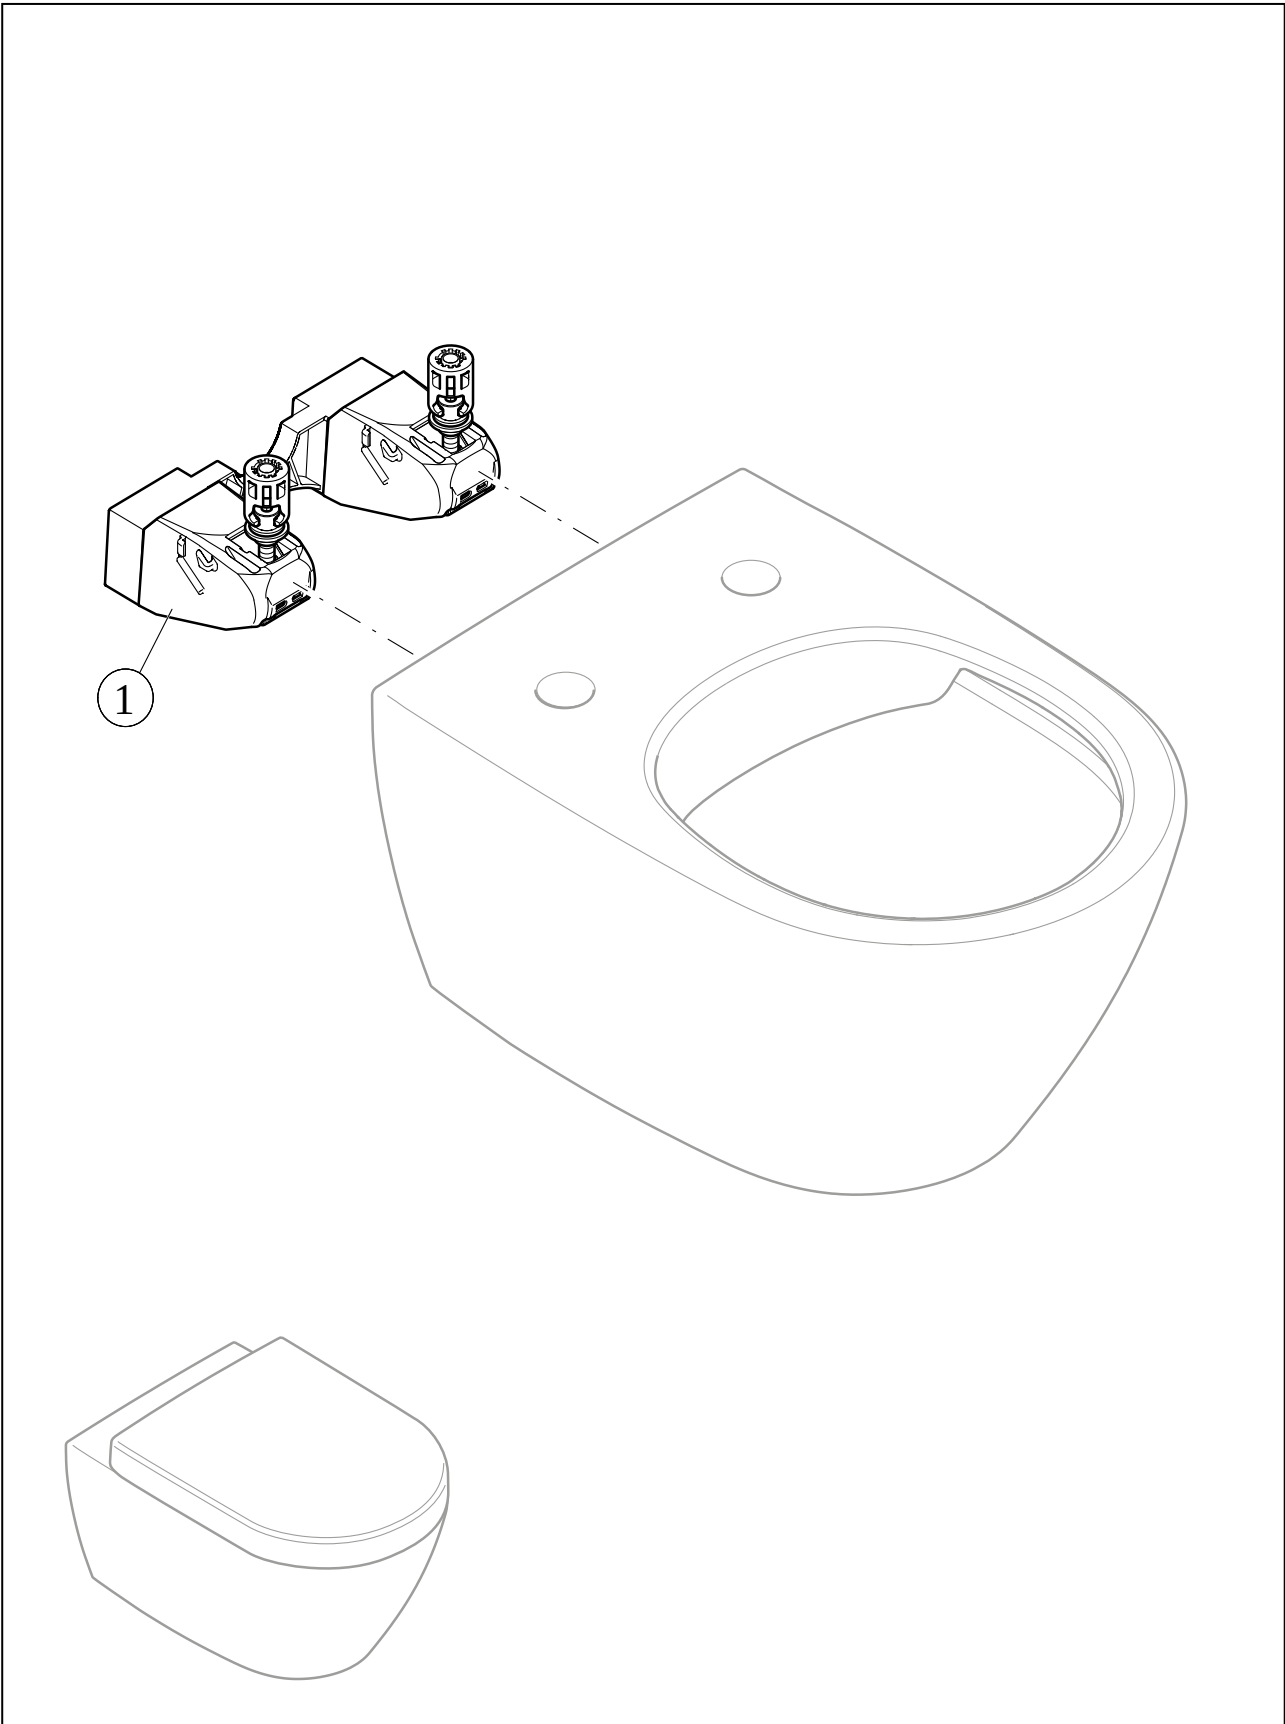

TOILET SUBWAY 3.0

PRODUCT INFORMATION

1. POSITION

Article number	4670T0R1
Article title	Villeroy & Boch Subway 3.0 Washdown toilet, rimless, wall-mounted, with TwistFlush, White Alpin CeramicPlus
Product designation	Washdown toilet, rimless
Collection	Subway 3.0
Assembly / Assembly type	wall-mounted
Assembly instructions	not suitable for installation with flush valves
Scope of delivery	1 x washdown toilet, rimless , 1 x fastening set
Ordering information	Please order toilet seat separately.
Length in mm	560
Width in mm	370
Height in mm	360
Weight in kg	23,00
Suitable for	Concealed cistern
Rimless	Yes
Innovative flushing technology (with TwistFlush)	Yes
Flush type	Washdown toilet
Flush volume l	3 / 4,5 l
Outlet / outlet	horizontal outlet
Wall-mounted - floor-standing	wall-mounted
Lead	4
Material	Sanitary ceramics
Surface	glossy
Colour name	White Alpin CeramicPlus
EAN number	4062373791707

COLOUR

COLOUR DESIGNATION

White Alpin

TECHNICAL DRAWINGS

4670T0R1

EXPLOSION DRAWINGS

BILL OF MATERIALS

No.	Article No.	Description	Quantity
1	92219900	Fastening set	1