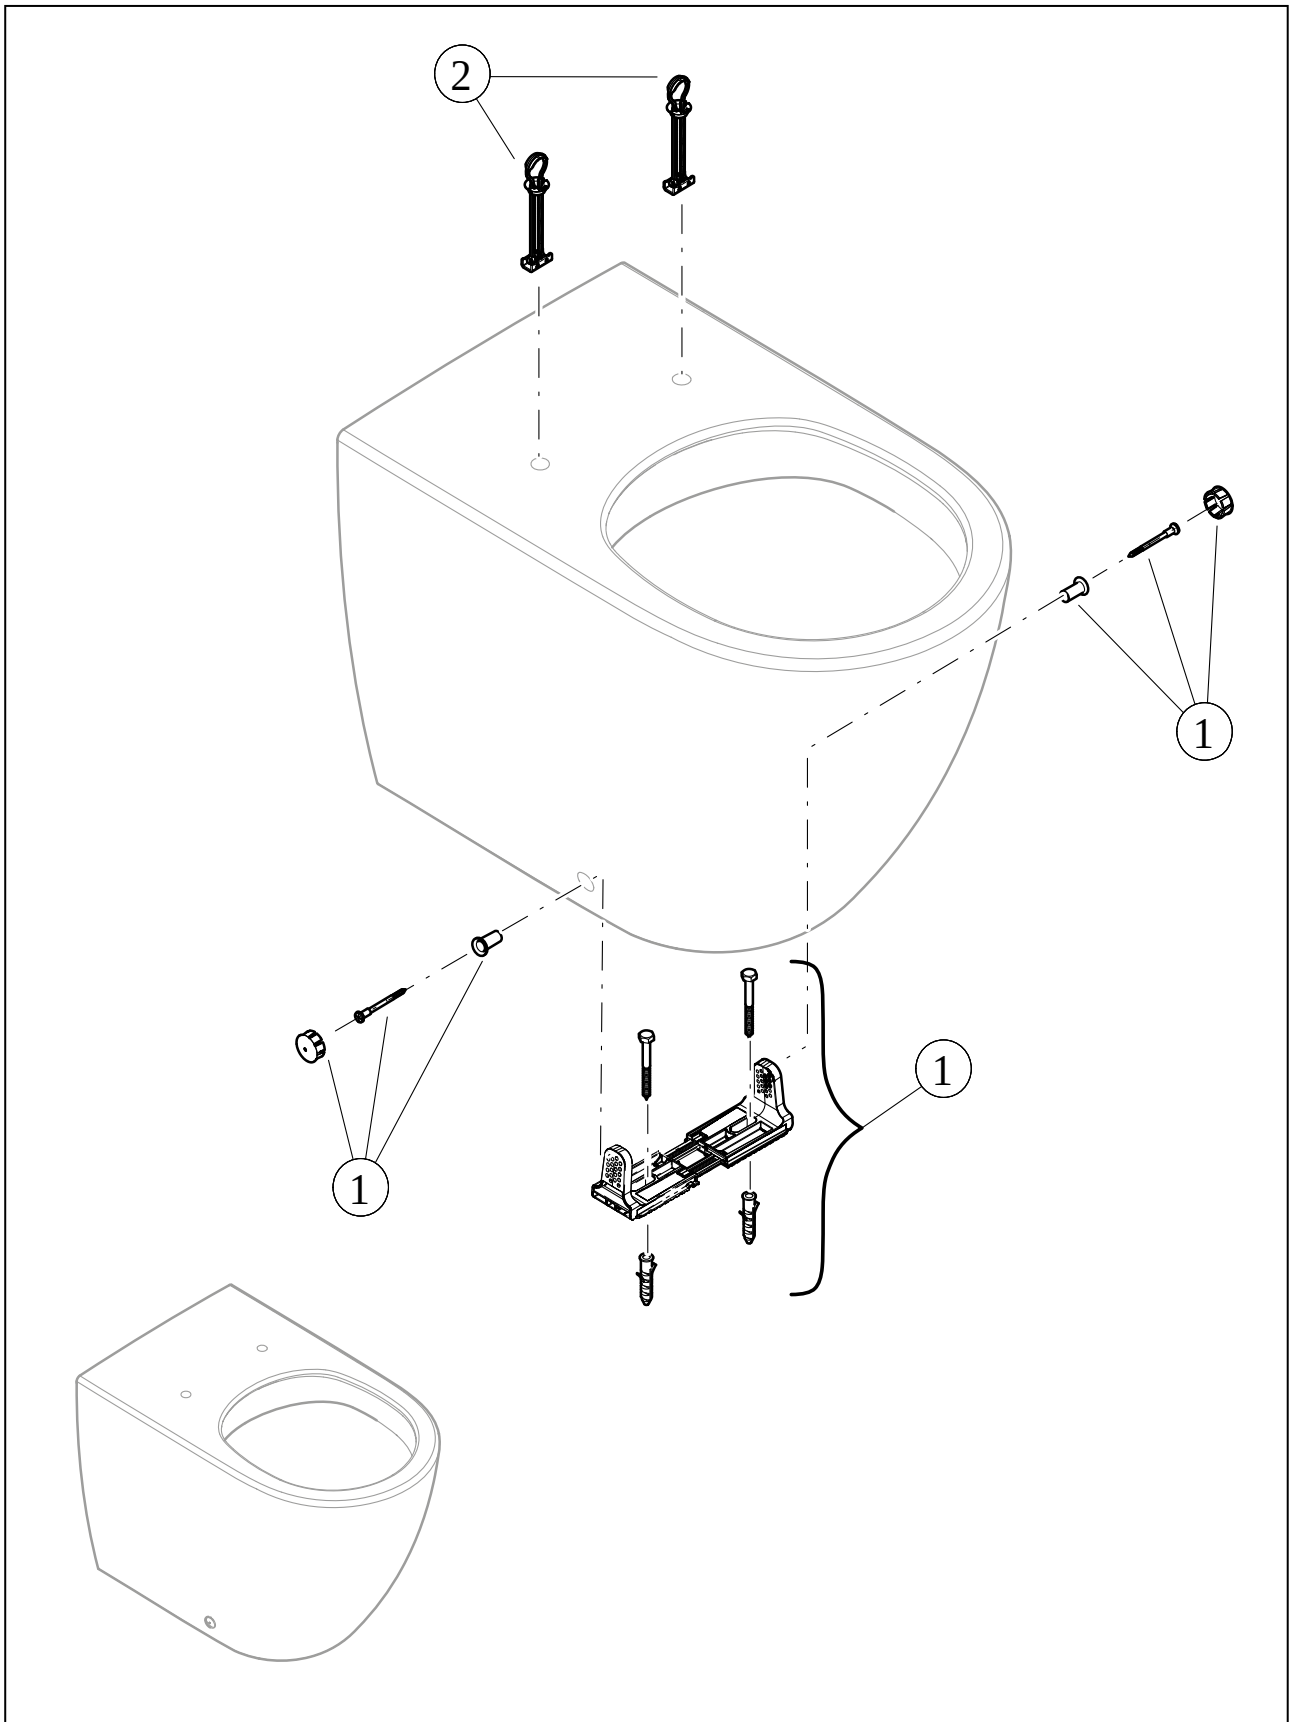

#### 1. POSITION

<b>Article number</b>	<b>4671T0R1</b>
Article title	Villeroy & Boch Subway 3.0 Washdown toilet, rimless, floor-standing, with TwistFlush, White Alpin CeramicPlus
Product designation	Washdown toilet, rimless
Collection	Subway 3.0
Assembly / Assembly type	floor-standing, back to wall
Assembly instructions	not suitable for installation with flush valves
Scope of delivery	1 x washdown toilet, rimless , 1 x fastening set
Ordering information	Please order toilet seat separately. Please order Vario drainbend separately.
Length in mm	595
Width in mm	370
Height in mm	400
Weight in kg	32,80
Suitable for	Concealed cistern
Rimless	Yes
Innovative flushing technology (with TwistFlush)	Yes
Flush type	Washdown toilet
Flush volume l	3 / 4,5 l
Outlet / outlet	horizontal outlet
Wall-mounted - floor-standing	floor-standing
Lead	4
Material	Sanitary ceramics
Surface	glossy
Colour name	White Alpin CeramicPlus
EAN number	4062373850565

#### COLOUR DESIGNATION

White Alpin

TECHNICAL DRAWINGS

4671T0R1

EXPLOSION DRAWINGS

**BILL OF MATERIALS**

<b>No.</b>	<b>Article No.</b>	<b>Description</b>	<b>Quantity</b>
1	92248701	Fastening set	1
2	92240400	Hinge fastening	1