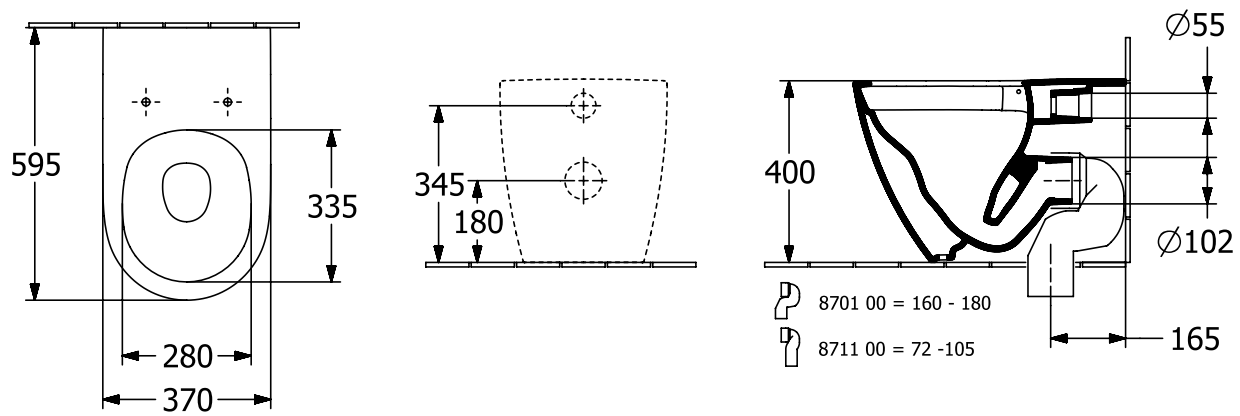

#### 1. POSITION

<b>Article number</b>	<b>4671T0R1</b>
Article title	Villeroy & Boch Subway 3.0 Washdown toilet, rimless, floor-standing, with TwistFlush, White Alpin CeramicPlus
Product designation	Washdown toilet, rimless
Collection	Subway 3.0
Assembly / Assembly type	floor-standing, back to wall
Assembly instructions	not suitable for installation with flush valves
Scope of delivery	1 x washdown toilet, rimless , 1 x fastening set
Ordering information	Please order toilet seat separately. Please order Vario drainbend separately.
Length in mm	595
Width in mm	370
Height in mm	400
Weight in kg	32,80
Suitable for	Concealed cistern
Rimless	Yes
Innovative flushing technology (with TwistFlush)	Yes
Flush type	Washdown toilet
Flush volume l	3 / 4,5 l
Outlet / outlet	horizontal outlet
Wall-mounted - floor-standing	floor-standing
Lead	4
Material	Sanitary ceramics
Surface	glossy
Colour name	White Alpin CeramicPlus
EAN number	4062373850565

#### COLOUR DESIGNATION

White Alpin

TECHNICAL DRAWINGS

4671T0R1

EXPLOSION DRAWINGS

**BILL OF MATERIALS**

<b>No.</b>	<b>Article No.</b>	<b>Description</b>	<b>Quantity</b>
1	92248701	Fastening set	1
2	92240400	Hinge fastening	1