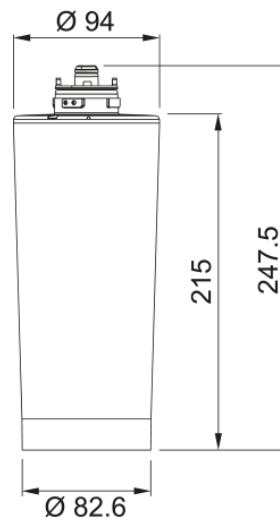

PRO M Connect Filter Cartridge | 150.0717.797

The Pro M Connect filter prevents scale formation, reduces chlorine from water, removes unpleasant odors, stabilizes good minerals, reduces pesticides, heavy metals and microplastics. RFID technology ensures that the Franke device sends a notification when the filter needs to be replaced.