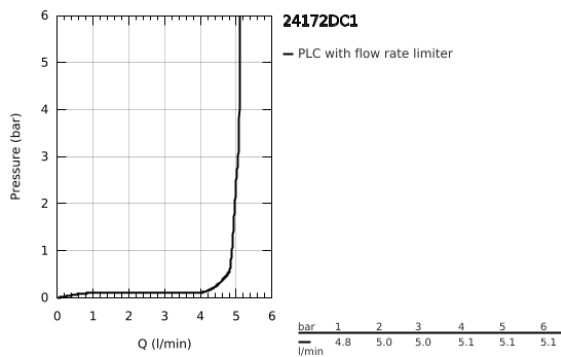

24 172 DC1 **ESSENCE SINGLE-LEVER BASIN MIXER 1/2"**  
**S-SIZE**

**PRODUCT DESCRIPTION**

- Colour: supersteel
- GROHE SilkMove 28 mm ceramic cartridge
- with temperature limiter
- GROHE LongLife finish
- GROHE EcoJoy - less water, perfect flow
- maximum flow rate (at 3 bar): 5 l/min
- GROHE AquaGuide adjustable mousseur
- GROHE FastFixation Plus installation system
- smooth body
- flexible connection hoses

## 24 172 DC1 ESSENCE SINGLE-LEVER BASIN MIXER 1/2" S-SIZE