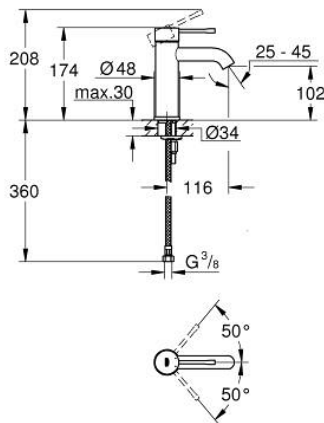

24 172 DC1 **ESSENCE SINGLE-LEVER BASIN MIXER 1/2"**  
**S-SIZE**

**PRODUCT DESCRIPTION**

- Colour: supersteel
- GROHE SilkMove 28 mm ceramic cartridge
- with temperature limiter
- GROHE LongLife finish
- GROHE EcoJoy - less water, perfect flow
- maximum flow rate (at 3 bar): 5 l/min
- GROHE AquaGuide adjustable mousseur
- GROHE FastFixation Plus installation system
- smooth body
- flexible connection hoses

## 24 172 DC1 ESSENCE SINGLE-LEVER BASIN MIXER 1/2" S-SIZE

### SPARE PARTS, February 2022 – now

- 1: Lever (Spare part-nr. 46917DC0)
  - 2: Fitting ring (Spare part-nr. 46715000)
  - 3: Cartridge (Spare part-nr. 46580000)
  - 4: Mousseur (Spare part-nr. 48270000)
  - 5: Escutcheon (Spare part-nr. 48603DC0)
  - 6: Shank mounting kit (Spare part-nr. 46645000)
  - 7: Mounting wrench (Spare part-nr. 19017000)\*
  - 8: Waste set with push-open plug (Spare part-nr. 65807DC0)\*
- \* Optional accessories