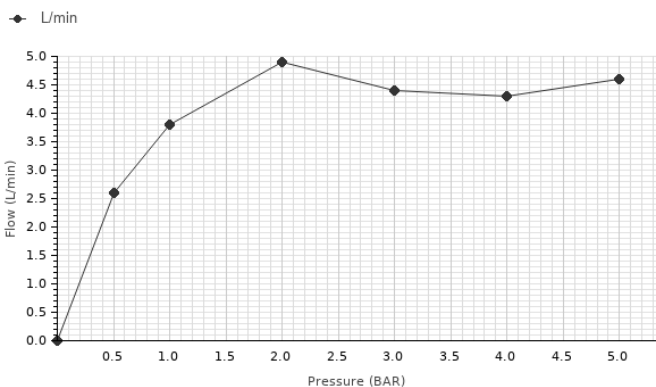

### Description

Single lever basin mixer. Ø25 mm. ceramic cartridge. Connection 3/8". Length of hoses 370 mm."Plus" aerator. Cold-water opening. Flow rate 4,4 l/min. at 3 bar

### Flow rate diagramme (±15%)

| Pressure (bar) | 0.5 | 1   | 2   | 3   | 4   | 5   |
|----------------|-----|-----|-----|-----|-----|-----|
| L/min          | 2.6 | 3.8 | 4.9 | 4.4 | 4.3 | 4.6 |