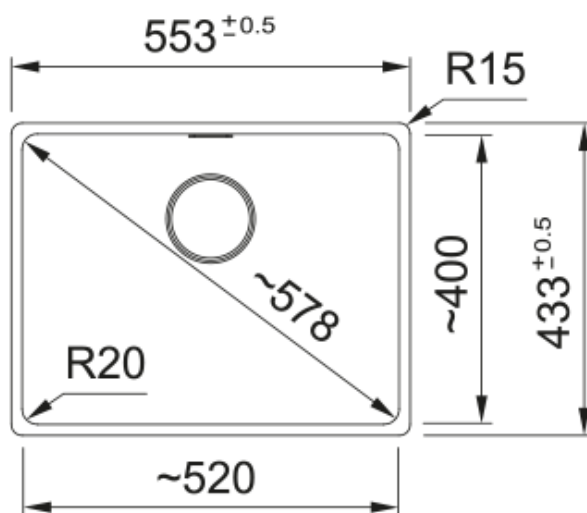

Maris MRG 110-52 Slate Grey | 125.0714.459

The Franke Maris MRG 110-52 is manufactured from an exceptionally tough material, highly resistant to burns, dents, chips and stains. Pioneered by Franke, it's a unique material with a subtle sheen that is warm to the touch thanks to its close to 80% of quartz sand. The surface is finely textured ensuring high hygiene standards. - Undermount installation. - 3½" semi-integrated waste with circular cover-plate and hygienic overflow. - 50 year guarantee on all Franke sinks.

Product Information

Sink type	Bowl (no drainer)
Type of material	Granite
Number of bowls	1
Colour	Slate grey
Finish	None

Dimensions

External size: right to left	553.0
External size: front to back	433.0
Bowl 1 size: right to left	520.0
Bowl 1 size: front to back	400.0
Bowl 1: depth	200.0

Installation

Minimum cabinet size	60 cm
----------------------	-------

Product specifications

Installation type	Undermount
Waste outlet	3 1/2"
Position of drainer	No drainer
Bowl 1: accessory ledge	no
Active Twist Compatibility	Yes
Installation Device	Clamp Bag