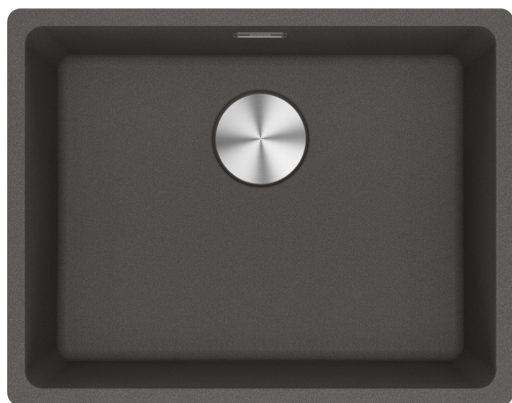

Maris MRG 110-52 Slate Grey | 125.0714.459

The Franke Maris MRG 110-52 is manufactured from an exceptionally tough material, highly resistant to burns, dents, chips and stains. Pioneered by Franke, it's a unique material with a subtle sheen that is warm to the touch thanks to its close to 80% of quartz sand. The surface is finely textured ensuring high hygiene standards. - Undermount installation. - 3½" semi-integrated waste with circular cover-plate and hygienic overflow. - 50 year guarantee on all Franke sinks.

Product Information

Sink type	Bowl (no drainer)
Type of material	Granite
Number of bowls	1
Colour	Slate grey
Finish	None

Dimensions

External size: right to left	553.0
External size: front to back	433.0
Bowl 1 size: right to left	520.0
Bowl 1 size: front to back	400.0
Bowl 1: depth	200.0