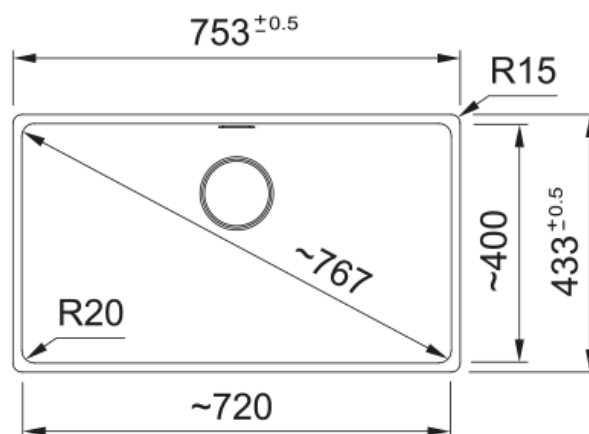

Maris MRG 110-72 Slate Grey | 125.0714.460

The Franke Maris MRG 110-72 is manufactured from an exceptionally tough material, highly resistant to burns, dents, chips and stains. Pioneered by Franke, it's a unique material with a subtle sheen that is warm to the touch thanks to its close to 80% of quartz sand. The surface is finely textured ensuring high hygiene standards. - Undermount installation. - 3½" semi-integrated waste with circular cover-plate and hygienic overflow. - 50 year guarantee on all Franke sinks.

Product Information

Sink type	Bowl (no drainer)
Type of material	Granite
Number of bowls	1
Colour	Slate grey
Finish	None

Dimensions

External size: right to left	753.0
External size: front to back	433.0
Bowl 1 size: right to left	720.0
Bowl 1 size: front to back	400.0
Bowl 1: depth	200.0

Installation

Minimum cabinet size	80 cm

Product specifications

Installation type	Undermount
Waste outlet	3 1/2"
Position of drainer	No drainer
Bowl 1: accessory ledge	no
Active Twist Compatibility	Yes
Installation Device	Clamp Bag

Product Identification

Product brand	FRANKE
Product family	Maris
Model range	Maris
Approval logo	CE
Approval logo	UKCA