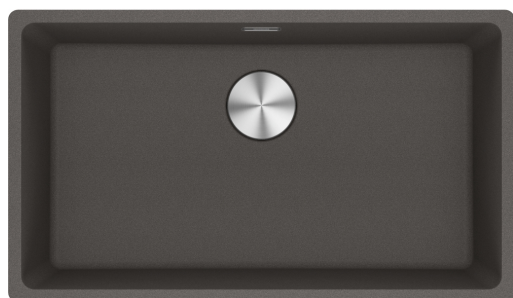

## Maris MRG 110-72 Slate Grey | 125.0714.460

The Franke Maris MRG 110-72 is manufactured from an exceptionally tough material, highly resistant to burns, dents, chips and stains. Pioneered by Franke, it's a unique material with a subtle sheen that is warm to the touch thanks to its close to 80% of quartz sand. The surface is finely textured ensuring high hygiene standards. - Undermount installation. - 3½" semi-integrated waste with circular cover-plate and hygienic overflow. - 50 year guarantee on all Franke sinks.

### Product Information

Sink type	Bowl (no drainer)
Type of material	Granite
Number of bowls	1
Colour	Slate grey
Finish	None

### Dimensions

External size: right to left	753.0
External size: front to back	433.0
Bowl 1 size: right to left	720.0
Bowl 1 size: front to back	400.0
Bowl 1: depth	200.0