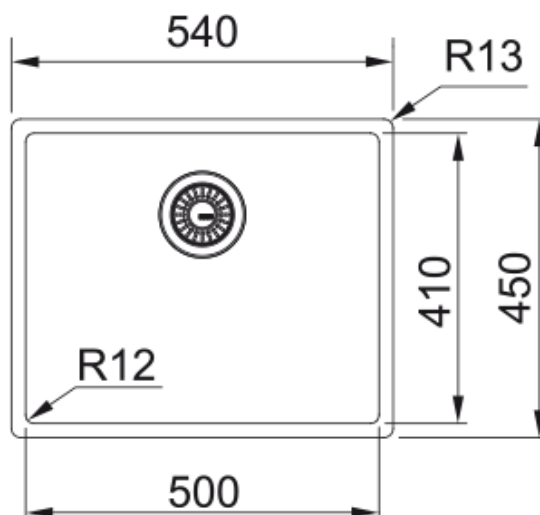

MM BXM 210/110-50 Anthracite | 127.0672.129

Mythos Masterpeice BXM 210/110-50, Anthracite PVD coating and nanocoating with F-Inox Technology, Stainless Steel, can be installed as a slim-top, flushmount or undermount, 1 bowl without drainer, 500mm x 410mm, 3 1/2". Includes colour coordinated bottom grid and semi-integrated waste with matching overflow. Additional coloured strainer bowl and rollamat can be bought. 50 Year Guarantee on all Franke sinks. 50 Year Guarantee on all Franke sinks. Available early 2025.

Product Information

Sink type	Bowl (no drainer)
Type of material	Stainless steel
Number of bowls	1
Colour	Anthracite
Finish	Pvd

Dimensions

External size: right to left	540.0
External size: front to back	450.0
Bowl 1 size: right to left	500.0
Bowl 1 size: front to back	410.0
Bowl 1: depth	200.0

Installation

Minimum cabinet size	55 cm
----------------------	-------

Product specifications

Installation type	Flushmount
Installation type	Slimtop
Installation type	Undermount
Waste outlet	3 1/2"
Position of drainer	No drainer
Bowl 1: accessory ledge	no
Active Twist Compatibility	No
Installation Device	Fastfix