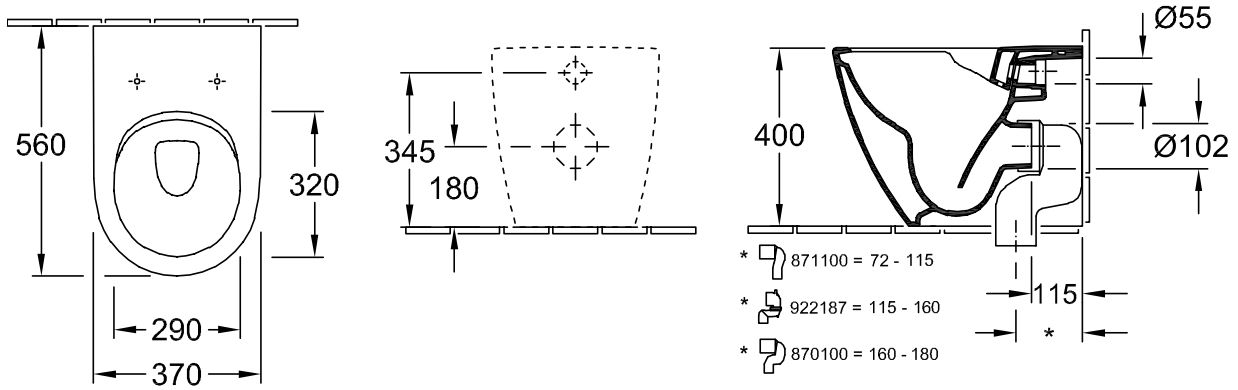

TOILET SUBWAY 2.0

PRODUCT INFORMATION

1. POSITION

Article number	5602R0R1
Article title	Villeroy & Boch Subway 2.0 Washdown toilet, rimless, floor-standing, with DirectFlush, White Alpin CeramicPlus
Product designation	Washdown toilet, rimless
Collection	Subway 2.0
Assembly / Assembly type	floor-standing, back to wall
Assembly instructions	not suitable for installation with flush valves
Scope of delivery	1 x washdown toilet, rimless , 1 x fastening set
Ordering information	Please order toilet seat separately. Please order Vario drainbend separately.
Length in mm	560
Width in mm	370
Height in mm	400
Weight in kg	29,10
Suitable for	Concealed cistern
Rimless	Yes
Innovative flushing technology (with TwistFlush)	No
Flush type	Washdown toilet
Flush volume l	3 / 4,5 l
Outlet / outlet	horizontal outlet
Wall-mounted - floor-standing	floor-standing
Lead	4
Material	Sanitary ceramics
Surface	glossy
Colour name	White Alpin CeramicPlus
EAN number	4051202320751

COLOUR

COLOUR DESIGNATION

White Alpin

TECHNICAL DRAWINGS

5602R0R1

EXPLOSION DRAWINGS

BILL OF MATERIALS

No.	Article No.	Description	Quantity
1	92248701	Fastening set	1
3	92213500	Flush restrictor	1
2	92240400	Hinge fastening	1