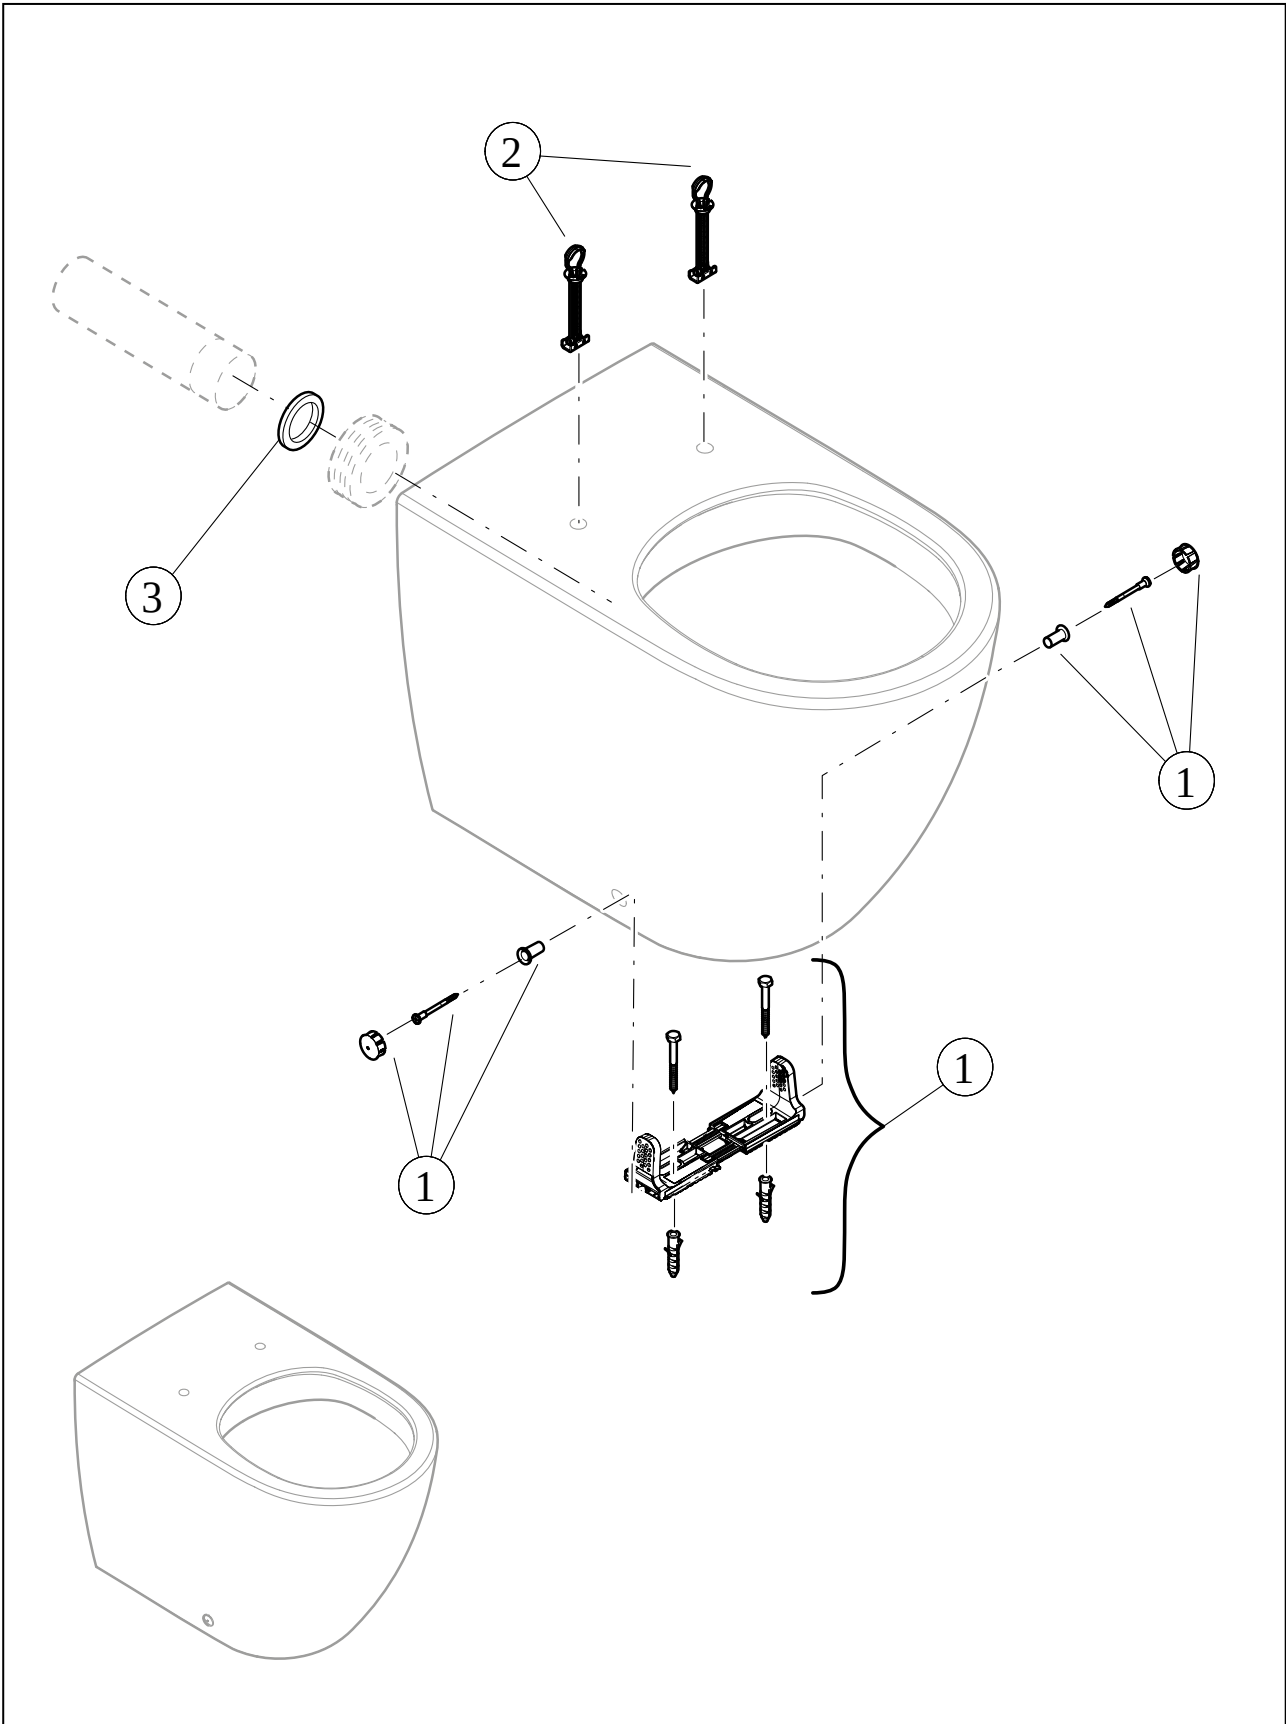

TOILET SUBWAY 2.0

PRODUCT INFORMATION

1. POSITION

Article number	5602R0R1
Article title	Villeroy & Boch Subway 2.0 Washdown toilet, rimless, floor-standing, with DirectFlush, White Alpin CeramicPlus
Product designation	Washdown toilet, rimless
Collection	Subway 2.0
Assembly / Assembly type	floor-standing, back to wall
Assembly instructions	not suitable for installation with flush valves
Scope of delivery	1 x washdown toilet, rimless , 1 x fastening set
Ordering information	Please order toilet seat separately. Please order Vario drainbend separately.
Length in mm	560
Width in mm	370
Height in mm	400
Weight in kg	29,10
Suitable for	Concealed cistern
Rimless	Yes
Innovative flushing technology (with TwistFlush)	No
Flush type	Washdown toilet
Flush volume l	3 / 4,5 l
Outlet / outlet	horizontal outlet
Wall-mounted - floor-standing	floor-standing
Lead	4
Material	Sanitary ceramics
Surface	glossy
Colour name	White Alpin CeramicPlus
EAN number	4051202320751

COLOUR

COLOUR DESIGNATION

White Alpin

TECHNICAL DRAWINGS

5602R0R1

EXPLOSION DRAWINGS

BILL OF MATERIALS

No.	Article No.	Description	Quantity
1	92248701	Fastening set	1
3	92213500	Flush restrictor	1
2	92240400	Hinge fastening	1