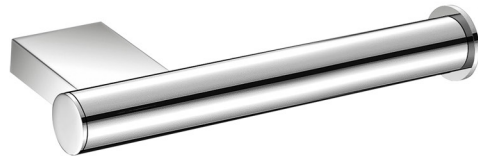

Product Description

Line Academia
Type Toilet Roll Holder
Code 21806-A03

Technical Sheet

Finishing Chrome
Metal Brass

KATSIERIS BROS S.A.

Industry Bathroom accessories, Design & Manufacturing, Koropi Industrial Region, Loc: Poka 194 00, Koropi P.O. 27. Athens-Greece T:+30 210 6627 500, info@sanco.gr, www.sanco.gr