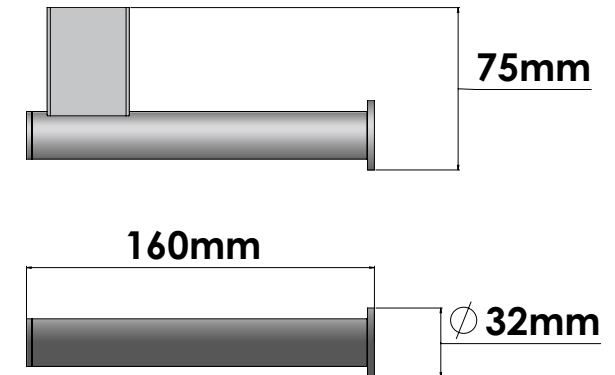

Product Description

Line Academia
Type Toilet Roll Holder
Code 21806-A03

Technical Sheet

Finishing Chrome
Metal Brass

KATSIERIS BROS S.A.

Industry Bathroom accessories, Design & Manufacturing, Koropi Industrial Region, Loc: Poka 194 00, Koropi P.O. 27. Athens-Greece T:+30 210 6627 500, info@sanco.gr, www.sanco.gr