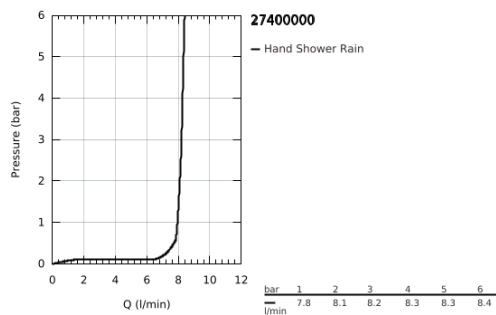

27 400 000 EUPHORIA COSMOPOLITAN STICK HAND SHOWER 1 SPRAY

PRODUCT DESCRIPTION

- Colour: chrome
- spray pattern: Standard spray
- maximum flow rate (at 3 bar): 7.9 l/min
- GROHE EcoJoy - less water, perfect flow
- GROHE LongLife finish
- GROHE SpeedClean - effortless limescale removal
- Inner WaterGuide - inner insulation for surface protection
- Universal Mounting System - connects to all standard threads for easy fitting

27 400 000 **EUPHORIA COSMOPOLITAN STICK HAND SHOWER 1 SPRAY**

SPARE PARTS, September 2009 – now

1: Dirt strainer (Spare part-nr. 0700200M)