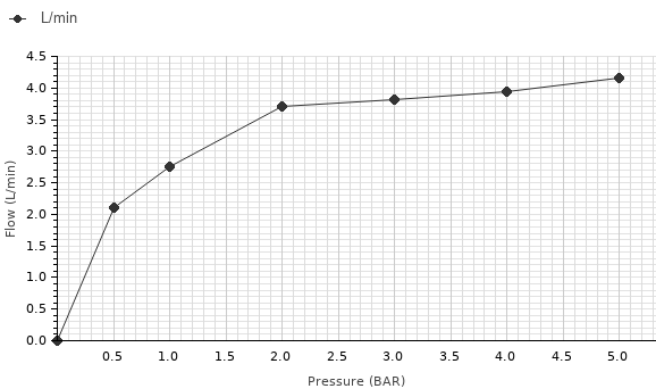

Description

306 mm high spout single lever basin mixer 3/8". Ø35 mm ceramic cartridge. Length of hoses 420 mm. Without pop-up waste set 1 1/4". "Plus" aerator. Cold-water opening. Flow rate 5,34 l/min. at 3 bar.

titanium
100355586

brushed titanium
100291663

chrome
100208362

Certifications and quality characteristics

Flow rate diagramme (±15%)

Pressure (bar)	0.5	1	2	3	4	5
L/min	2.1	2.76	3.71	3.82	3.94	4.16

Technical drawing

Dimensions in mm