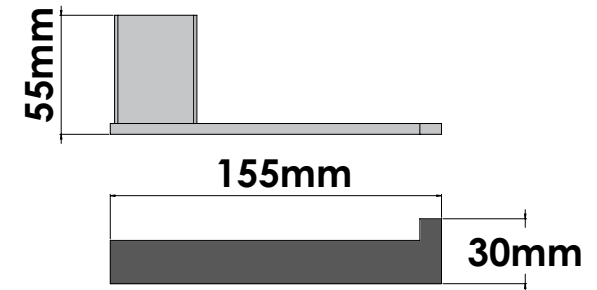

Technical Sheet

Finishing Chrome
Metal Brass

KATSIERIS BROS S.A.

Industry Bathroom accessories, Design & Manufacturing, Koropi Industrial Region, Loc: Poka 194 00, Koropi P.O. 27. Athens-Greece T:+30 210 6627 500, info@sanco.gr, www.sanco.gr