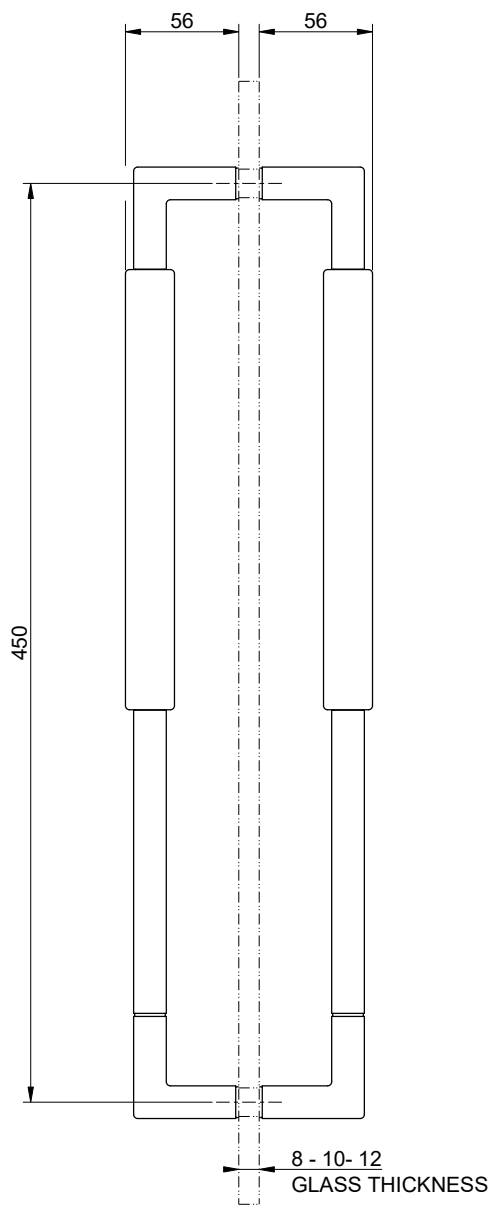

TEXTURE DETAIL

	<p>SHOWER G 67535</p> <p>MANIGLIA A VETRO DOPPIA L = 450 - RIGATA</p>	<p>Formato A4</p>	
		<p>Dis.: GPF6753510000G000</p>	
<p>Gessi S.p.A. Parco Gessi, 13037 Serravalle Sesia (Vercelli) Italy Tel.0039 0163 454111 Fax.0039 0163 453150 www.gessi.com e-mail:gessi@gessi.it</p> <p><i>This drawing by its legislation cannot be disclosed or reproduced without a written authorization released by GESSI S.p.A. - 2024 Copyright® GESSI S.p.A.</i></p>			