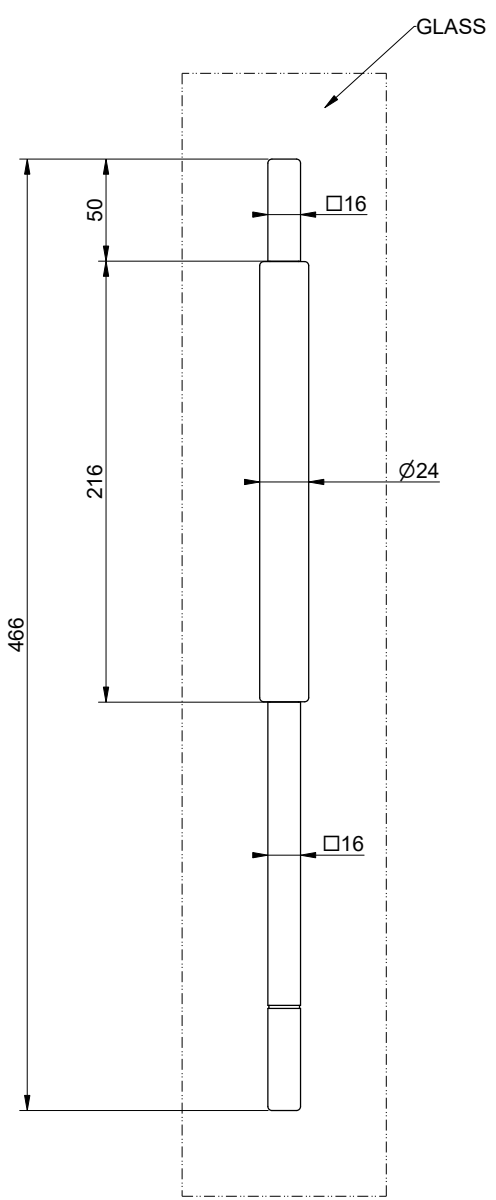

TEXTURE DETAIL

	<p>SHOWER G 67535</p> <p>MANIGLIA A VETRO DOPPIA L = 450 - RIGATA</p>	<p>Formato A4</p>	
		<p>Dis.: GPF6753510000G000</p>	
<p>Gessi S.p.A. Parco Gessi, 13037 Serravalle Sesia (Vercelli) Italy Tel.0039 0163 454111 Fax.0039 0163 453150 www.gessi.com e-mail:gessi@gessi.it</p> <p><i>This drawing by its legislation cannot be disclosed or reproduced without a written authorization released by GESSI S.p.A. - 2024 Copyright® GESSI S.p.A.</i></p>			