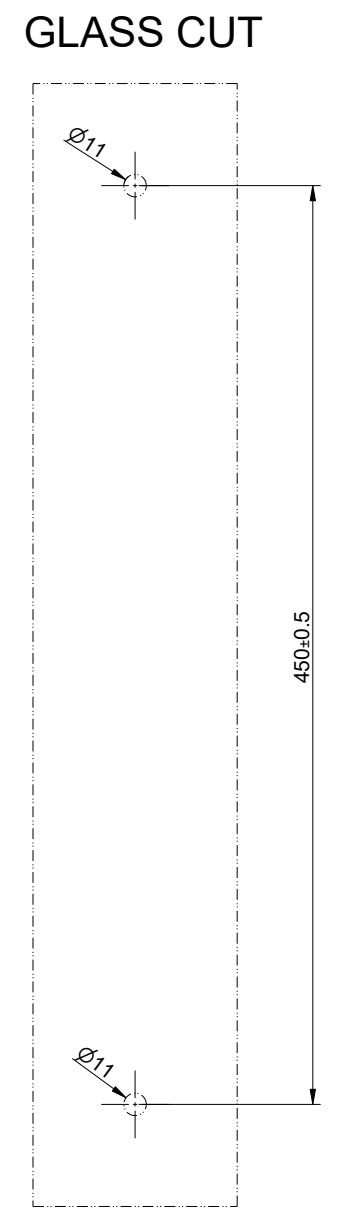

TEXTURE DETAIL

	<p>SHOWER G 67535</p> <p>MANIGLIA A VETRO DOPPIA L = 450 - RIGATA</p>	<p>Formato A4</p>	
		<p>Dis.: GPF6753510000G000</p>	
<p>Gessi S.p.A. Parco Gessi, 13037 Serravalle Sesia (Vercelli) Italy Tel.0039 0163 454111 Fax.0039 0163 453150 www.gessi.com e-mail:gessi@gessi.it</p> <p><i>This drawing by its legislation cannot be disclosed or reproduced without a written authorization released by GESSI S.p.A. - 2024 Copyright® GESSI S.p.A.</i></p>			